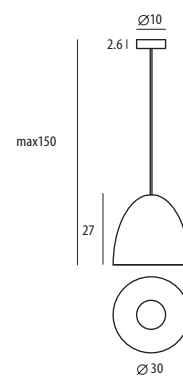

matt black w/ brushed apricot gold reflector

matt pure white w/ brushed rose gold reflector

**P** SQ-7132CP

單位 Measurement : 公分 cm

型號 Model	類型 Type	光源 Bulb/ Illuminant	材質 Materials	尺寸 Size (LxWxH)cm	顏色 Color	特殊開關 Dimmer
SQ-633MR	吊燈 Pendant	E27 1 x Max 77W Halogen	鋼 steel	27 x 30 x 150	matt black w/ brushed apricot gold reflector matt pure white w/ brushed rose gold reflector	鋁反射罩 & 遮光蓋 swirling reflector & bulb cover