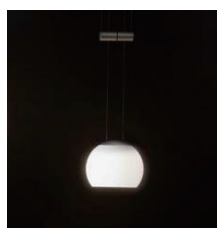

JOJO
悠悠

JOJO was inspired from Yo-Yo and have been announced in 1994. It seems that you can compose different songs of your mood by moving the shade up and down. The mouth-blown opal not only softens the light but also calms your life.

隨著溜溜球一上一下，心情彷彿也在這反覆之中獲得宣洩。JOJO的平衡裝置，可以讓你隨時調整燈罩高度，伴著口吹玻璃滲透出溫暖光暈，像音符般譜出每日的心情樂章。

mouth-blown opal x 1
/ Pendant

mouth-blown opal x 3
/ Pendant

P SL-800

P SL-800A3

單位 Measurement : 公分 cm

型號 Model	類型 Type	光源 Bulb/ Illuminant	材質 Materials	尺寸 Size (LxWxH)cm	特殊性 Feature
SL-800	吊燈 Pendant	G6.35 1 x Max 50W Halogen	燈罩：口吹白玉玻璃 燈體與底座：鋼（金屬刷紋）	16 x 12 x 180	上下調整 up-and-down adjustable
SL-800A3	吊燈 Pendant	G6.35 3 x Max 50W Halogen	Shade: mouth-blown opal Stem & base: steel (satin)	91 x 9 x 180	