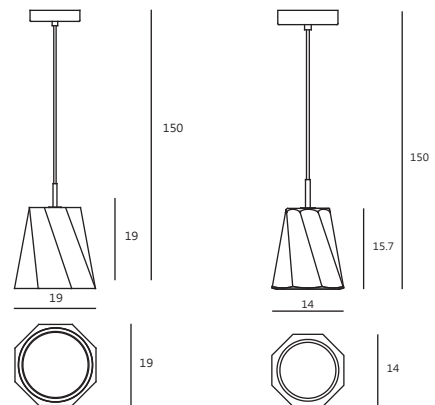

SWING
搖曳

"One, two, three; one, two, three" Inspired by the movement of a dancing women's dress, the Castle SWING propells a solid concrete shade to move. A simple twist in the shape gives an otherwise heavy material a lightness that evokes a sense of song and dance.

Swing S

Swing XS

P SQ-1251CP

P SQ-1252CP

單位 Measurement: 公分 cm

型號 Model	類型 Type	光源 Bulb/ Illuminant	材質 Materials	尺寸 Size (LxWxH)cm
SQ-1251CP SQ-1252CP	吊燈 Pendant 吊燈 Pendant	E27 1 x Max 46W Halogen E14 1 x Max 25W Halogen	燈罩：水泥 燈體與燈座：鍍鉻 Shade: concrete tube & canopy: chrome	19 x 19 x 150 14 x 14 x 150