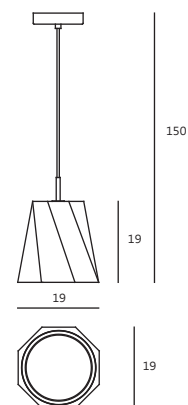

SWING
搖曳

"One, two, three; one, two, three" Inspired by the movement of a dancing women's dress, the Castle SWING propels a solid concrete shade to move. A simple twist in the shape gives an otherwise heavy material a lightness that evokes a sense of song and dance.

P SQ-1251CP

單位 Measurement: 公分 cm

型號 Model	類型 Type	光源 Bulb/ Illuminant	材質 Materials	尺寸 Size (LxWxH)cm
SQ-1251CP	吊燈 Pendant	E27 1 x Max 12W 省電燈泡 / 10W LED	燈罩：水泥 燈體與壁蓋：鍍鉻 Shade: concrete tube & canopy: chrome	19 x 19 x 150