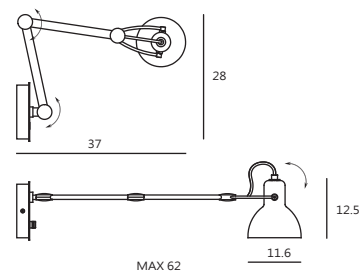

LAITO MINI 微光

The smallest Laito in the series, the mini wall lamp has inherited the classic streamlined look and flexible functionality of its larger counterparts. With an adjustable arm and shade the wall mounted lamp can be perfectly positioned for your task at hand. As with the rest of the Laito series aesthetic is never compromised by function.

Laito是日文的「光明」之意，LAITO MINI外型汲取傳統銀行燈的燈罩造型與結構，歌頌復古典雅，並以俐落的線條，刻畫出更符合都市低調樂活的性格，搭配可任意轉動的魚骨結構，「光」，循著現代復古美學，走入精巧簡約生活中。

P SQ-793MWA

單位 Measurement: 公分 cm

型號 Model	類型 Type	光源 Bulb/ Illuminant	材質 Materials	尺寸 Size (LxWxH)cm
SQ-793MWA	壁燈 Wall	E14 1 x Max 25W/ 6W LED	燈罩：霧黑 燈體與壁蓋：紅銅+霧黑 Shade: matt black tube & canopy: copper + matt black	62 x 11.5 x 12.5