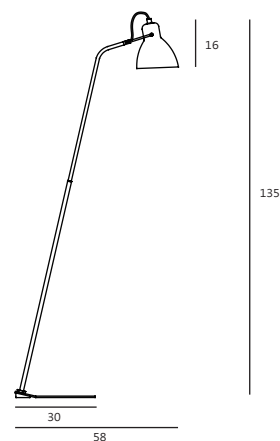

LAITO OPAL

玻光

In keeping with the Laito series vintage heritage the Laito Opal adds softness to the classic, streamlined shape, evoking a subdued glow of years gone by. It can be perfectly positioned for your task at hand. As with the rest of the Laito series aesthetic is never compromised by function.

手工玻璃擁抱機器仿效不出的樸實風貌，這一顆顆捧在手心上的輕透溫潤，承載工匠自學徒到老師傅所逝去的年華份量。我們想將這珍貴雋永的人文工藝，透過反射與折射，呈現出夜色下水光激灑、引人佇足之美。為您帶來-「玻光」系列。

Laito opal Floor

F SQ-893FB

單位 Measurement: 公分 cm

型號 Model	類型 Type	光源 Bulb/ Illuminant	材質 Materials	尺寸 Size (LxWxH)cm	顏色 Color
SQ-893FB	立燈 Floor	E27 1 x Max 46W Halogen	手工玻璃、鋼 glass, steel	58.5 x 30 x 135	霧白玻+霧黃銅 matt opal+matt brass