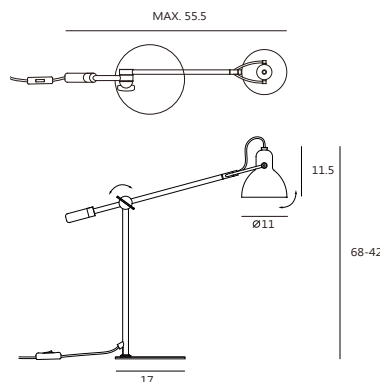

LAITO Gentel  
紳光

The LAITO Gentle is inspired by modern gentlemen who is in particular reckoned as properly-dressed, caring for details along with exquisite taste. This is a design of which takes full advantage of the mechanical intelligence and vintage aesthetics. Spinning the rotary switch allows to find the suitable height, together with the lampshade provides a multi-direction adjustment function. It is elegantly matched with refined hues to perform as the best mate every man should keep.

duke dray + matt brass  
/ Wall

navy blue + copper  
/ Wall

**D** SQ-793MDR

**W** SQ-793MWRL

單位 Measurement: 公分 cm

型號 Model	類型 Type	光源 Bulb/ Illuminant	材質 Materials	尺寸 Size (LxWxH) cm	顏色 Color	特殊性 Feature
SQ-793MDR SQ-793MWRL	桌燈 Desk 壁燈 Wall	E14 1 x Max 25W/ 6W LED	鋼 steel	55.5 x 17 x 68 73.5 x 12 x 15.5	爵士黑 + 霧黃銅 duke dray + matt brass 海軍藍 + 紅銅 navy blue + copper	可調整跨距燈桿 adjustable arm