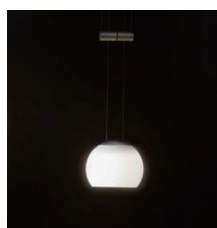

JOJO  
悠悠

JOJO was inspired from Yo-Yo and have been announced in 1994. It seems that you can compose different songs of your mood by moving the shade up and down. The mouth-blown opal not only softens the light but also calms your life.

隨著溜溜球一上一下，心情彷彿也在這反覆之中獲得宣洩。JOJO 的平衡裝置，可以讓你隨時調整燈罩高度，伴著口吹玻璃滲透出溫暖光暈，像音符般譜出每日的心情樂章。

mouth-blown opal x 1  
/ Pendant

mouth-blown opal x 3  
/ Pendant

P SL-800

P SL-800A3

單位 Measurement : 公分 cm

型號 Model	類型 Type	光源 Bulb/ Illuminant	材質 Materials	尺寸 Size (LxWxH)cm	特殊性 Feature
SL-800 SL-800A3	吊燈 Pendant 吊燈 Pendant	G6.35 1 x Max 50W 鹵素燈泡 G6.35 3 x Max 50W 鹵素燈泡	燈罩：口吹白玉玻璃 燈體與底座：鋼（金屬刷紋） Shade: mouth-blown opal Stem & base: steel (satin)	16 x 12 x 180 91 x 9 x 180	上下調整 up-and-down adjustable