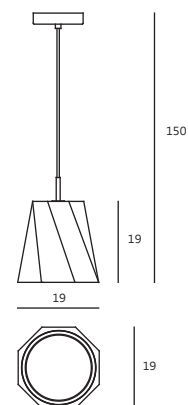

**SWING**  
搖曳

"One, two, three; one, two, three" Inspired by the movement of a dancing women's dress, the Castle SWING propels a solid concrete shade to move. A simple twist in the shape gives an otherwise heavy material a lightness that evokes a sense of song and dance.

**P** SQ-1251CP

單位 Measurement: 公分 cm

型號 Model	類型 Type	光源 Bulb/ Illuminant	材質 Materials	尺寸 Size (LxWxH)cm
SQ-1251CP	吊燈 Pendant	E27 1 x Max 12W 省電燈泡 / 10W LED	燈罩：水泥 燈體與壁蓋：鍍鉻 Shade: concrete tube & canopy: chrome	19 x 19 x 150