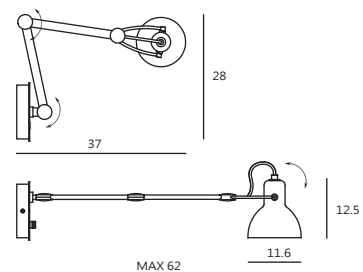

LAITO MINI
微光

The smallest Laito in the series, the mini wall lamp has inherited the classic streamlined look and flexible functionality of its larger counterparts. With an adjustable arm and shade the wall mounted lamp can be perfectly positioned for your task at hand. As with the rest of the Laito series aesthetic is never compromised by function.

Laito是日文的「光明」之意，LAITO MINI外型汲取傳統銀行燈的燈罩造型與結構，歌頌復古典雅，並以俐落的線條，刻畫出更符合都市低調樂活的性格，搭配可任意轉動的魚骨結構，「光」，循著現代復古美學，走入精巧簡約生活中。

P SQ-793MWA

單位 Measurement: 公分 cm

型號 Model	類型 Type	光源 Bulb/ Illuminant	材質 Materials	尺寸 Size (LxWxH)cm
SQ-793MWA	壁燈 Wall	E14 1 x Max 25W/ 6W LED	燈罩：霧黑 燈體與壁蓋：紅銅+霧黑 Shade: matt black tube & canopy: copper + matt black	62 x 11.5 x 12.5