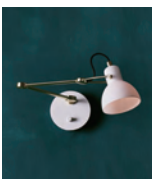

LAITO OPAL
玻光

In keeping with the Laito series vintage heritage the Laito Opal adds softness to the classic, streamlined shape, evoking a subdued glow of years gone by. With an adjustable arm and shade the wall mounted lamp can be perfectly positioned for your task at hand. As with the rest of the Laito series aesthetic is never compromised by function.

設計師將LAITO系列具指標性的魚骨調整結構，結合扁圓金屬管身，使全新款式多了一份騎士般的儀態，舉投之間沈穩而內斂。可曲可直的優雅外型，象徵現代紳士的生活型態，在工作上發光發熱，私下則低調簡約，著重精巧質感。長臂燈款式不僅適合當作床頭、客廳沙發上的壁燈，安置於工作室，隨即創造獨特又實用的都市空間美學。

Laito opal WA

Laito opal WR

P SQ-793WR

P SQ-793WA

單位 Measurement: 公分 cm

| 型號 Model | 類型 Type | 光源 Bulb/ Illuminant | 材質 Materials | 尺寸 Size (LxWxH)cm |
|----------------------|---------|--|--|--------------------------------------|
| SQ-793WA SQ-793WR | 壁燈 Wall | E14 1 x Max 25W/ 6W LED E14 1 x Max 25W/ 6W LED | 燈罩：口吹玻璃 燈體與壁蓋：霧黃銅+霧白 Shade: opal glass tube & canopy: matt brass + matt white | 62 x 11.6 x 12.5 18 x 11.6 x 12.5 |