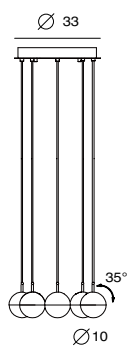

DORA
朵拉

The chic ball-look collection DORA took the inspiration from sweet old childhood. Young designer Ting wants to create a collection coming in multiple ways, so that users can spray their imaginations, just like children who always have the most creativity. Combined with cutting-edge technology and adorable appearance, DORA is embedded in a CRI 90 LED luminance and gently distributed among spaces. Three types are available, pendant, chandelier and circular suspension.

P SLD-1010P8

P SLD-1010PC8

單位 Measurement: 公分 cm

| 型號 Model | 類型 Type | 光源 Bulb/ Illuminant | 材質 Materials | 尺寸 Size (LxWxH)cm | 顏色 Color | 特殊性 Feature |
|---------------------------|--------------------------|--|----------------------|--------------------------------|-----------|--------------------------|
| SLD-1010P8 SLD-1010PC8 | 吊燈 Pendant 吊燈 Pendant | LED 8 x 6.5W CRI90 LED 8 x 6.5W CRI90 | 手工玻璃、金屬 glass, steel | 33 x 33 x 600 60 x 60 x 600 | 紅銅 copper | 燈罩可旋轉 shade rotatable |