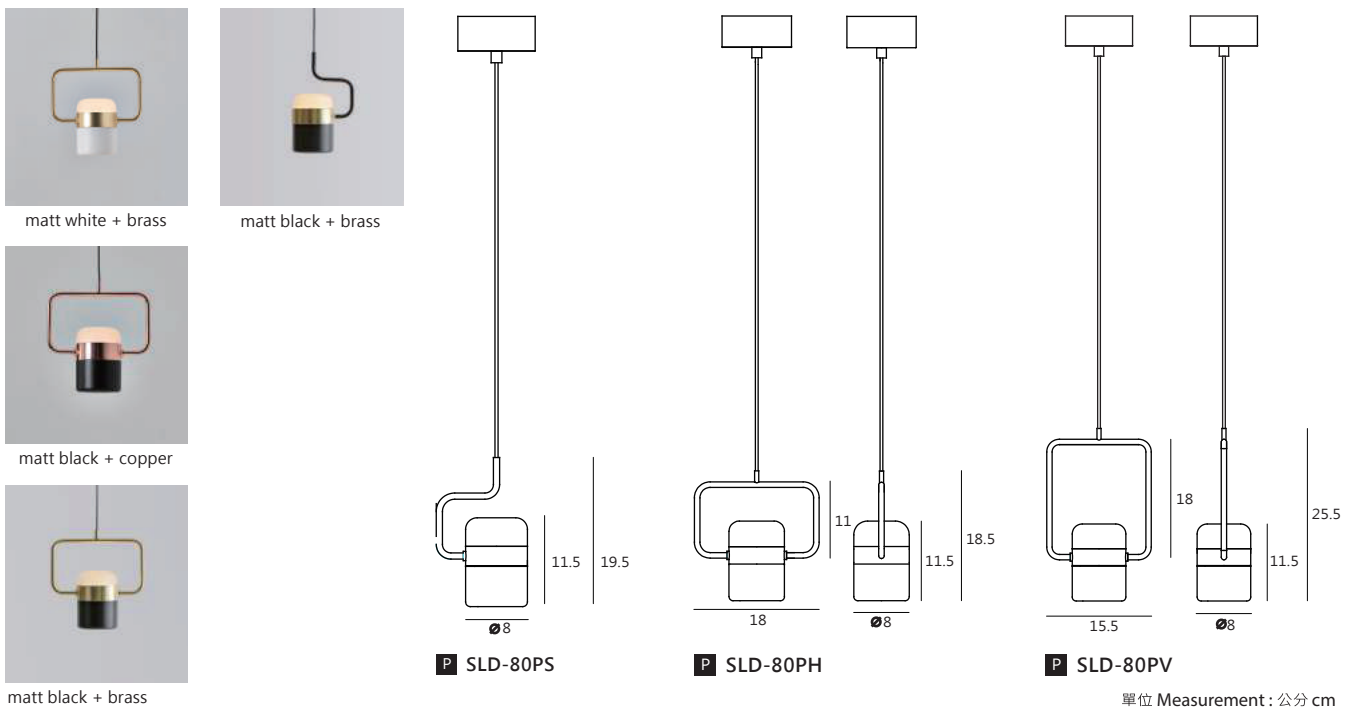

LING
欄

LING is a harmonious mingle of minimalism and nostalgia design which is inspired by patterned metal-fence used to be built around balconies and windows in early Taiwan. The copper/ brass glow elegantly connects glass and metal shade. Through inner reflection of embedded LED light source, the adorable lamp impressively creates double ambience in one single fitting.

LING 欄宛如一名搭乘時光列車的詩人，遊走於懷舊與現代，寫下美學間相遇的悸動與火花。取材自鐵窗花的金屬框，恰到好處的留白，一點一滴收藏空間的溫度與記憶；異材質燈罩的融合，流露典雅氣息，使用上不僅通透、創造雙重光氛質感，也能局部轉動，為日常蔓延趣味新意。

型號 Model	類型 Type	光源 Bulb/ Illuminant	材質 Materials	尺寸 Size (LxWxH)cm	顏色 Color
SLD-80PH	吊燈 Pendant H	LED 6W 3000K 520lm CRI 90	霧玻璃、銅 frosted glass, steel	18.5 x 8 x 150	霧白+黃銅 matt white+brass
SLD-80PV	吊燈 Pendant V	LED 6W 3000K 520lm CRI 90		25.5 x 8 x 150	霧黑+紅銅 matt black+copper
SLD-80PS	吊燈 Pendant S	LED 6W 3000K 520lm CRI 90		19.5 x 8 x 150	霧黑+黃銅 matt black+brass