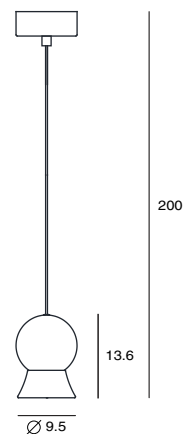

FUJI
富士

Impressed by respect and love for FUJI mountain in Japanese culture, our designer poetically characterized the FUJI. To express the mild impression, she utilizes a spherical opal glass to interpret the rising sun. Moreover, concentrated downward illumination meets the needs of work purpose. With a high CRI>90 LED source, the FUJI emits splendid amount of lighting, emulating the great powers of sunlight. With such high capabilities, impressively FUJI can also provide for a soft luminous performance with the diffuser beneath. Complementing the overall design, the delicate shade prevents direct glare, and provides for a smooth touch. With multiple choices of finish color and composition, FUJI is able to customize various lighting solution, showing true concept of modern lighting: perfect adaptability to every space.

P SLD-1011P

單位 Measurement: 公分 cm

型號 Model	類型 Type	光源 Bulb/ Illuminant	材質 Materials	尺寸 Size (LxWxH)cm	顏色 Color
SLD-1011P1	吊燈 Pendant	LED 1 x 6.5W 3000K 550lm CRI90	口吹白玉玻璃、鋁合金 mouth-brown glass, aluminum	9.5 x 9.5 x 200	霧白玻 + 黑 / 灰 matt opal + matt black matt opal + matt gray