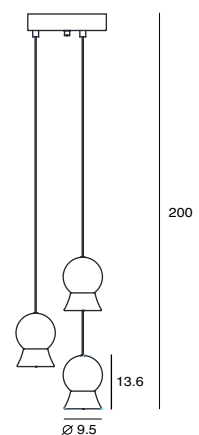

P SLD-1011P3

單位 Measurement : 公分 cm

型號 Model	類型 Type	光源 Bulb/ Illuminant	材質 Materials	尺寸 Size (LxWxH)cm	顏色 Color
SLD-1011P3	吊燈 Pendant	LED 1 x 6.5W 3000K 1650lm CRI90	口吹白玉玻璃、鋁合金 mouth-brown glass, aluminum	20 x 20 x 200	霧白玻 + 黑 matt opal + matt black