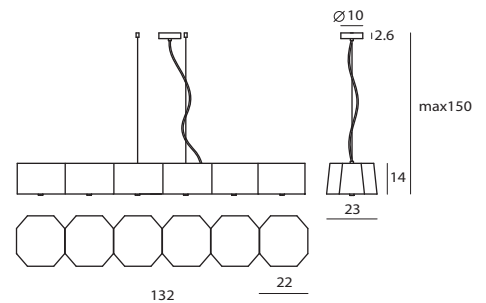

ZHE  
柘

ZHE is inspired by a wood from the Orient that is as hard as rock. The metal lampshade is meticulously and painlessly hand welded to resemble a cluster of rocks together. The wooden stoppers under each frosted diffuser not only introduce the warm elements of wood, but functionally it softens up the overall light source. ZHE exemplifies illumination on a grand scale.

手工焊接而成的燈罩，表現出如同石頭風化後的果斷線條，帶來不同角度的光影變化。櫟木軸心的木紋，將大自然的鬼斧神工融入其中。「柘」結合了人類與自然的工藝，然後，用光來串接，霧面玻璃柔化了刺眼的光線。柘有桌燈、立燈與吊燈款式，其中，吊燈有四燈與六燈兩種尺寸。

matt black/ P6

P SQ-2322MPL6

單位 Measurement : 公分 cm

型號 Model	類型 Type	光源 Bulb/ Illuminant	材質 Materials	尺寸 Size (LxWxH)cm	顏色 Color
SQ-2322MPL6	吊燈 Pendant 6	E27 6 x Max 46W / 12W 省電燈泡 / 10W LED	鋼, 玻璃 steel, glass	132 x 23 x 150	霧黑 / matt black