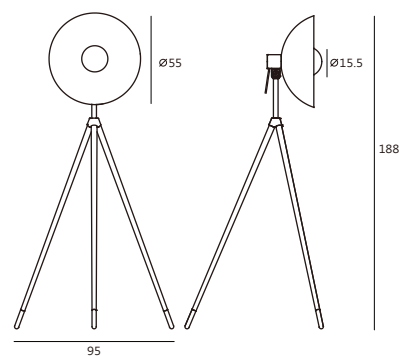

APOLLO
阿波羅

The simple yet eye-catching APOLLO aims to make a big impression among space. The huge shade embraces and sheds the light at the same time, while the LED module is integrated behind the metal cap, preventing the light from being visible and causing glare. This collection offers pendant and floor lamp. The floor lamp is married with wooden tripods along with a touch-dimmer device, allowing users to enjoy flexible modes like being in nature.

matt black+ copper

F SLD-3655MF

單位 Measurement：公分 cm

型號 Model	類型 Type	光源 Bulb/ Illuminant	材質 Materials	尺寸 Size (LxWxH)cm	顏色 Color
SLD-3655MF	立燈 Floor	LED 18W (2700K, CRI90, 1210Lm)	鋁、橡木 aluminum, oak	95x 83 x 188	霧黑 + 亮紅銅 matt black + copper