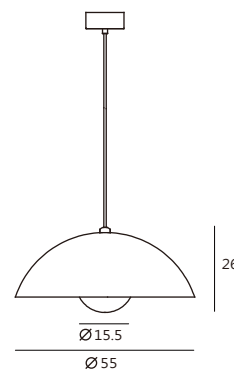

APOLLO
阿波羅

The simple yet eye-catching APOLLO aims to make a big impression among space. The huge shade embraces and sheds the light at the same time, while the LED module is integrated behind the metal cap, preventing the light from being visible and causing glare. This collection offers pendant and floor lamp. The floor lamp is married with wooden tripods along with a touch-dimmer device, allowing users to enjoy flexible modes like being in nature.

matt black+ copper

P SLD-3655MP

單位 Measurement : 公分 cm

型號 Model	類型 Type	光源 Bulb/ Illuminant	材質 Materials	尺寸 Size (LxWxH)cm	顏色 Color
SLD-3655MP	吊燈 Pendant	LED 17W (2700K, CRI90, 1210Lm)	鋁 aluminum	55x 55 x 200	霧黑 + 亮紅銅 matt black + copper