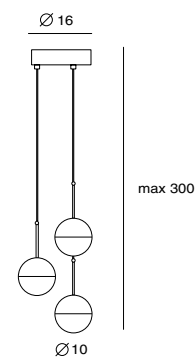

DORA
朵拉

The chic ball-look collection DORA took the inspiration from sweet old childhood. Young designer Ting wants to create a collection coming in multiple ways, so that users can spray their imaginations, just like children who always have the most creativity. Combined with cutting-edge technology and adorable appearance, DORA is embedded in a CRI 90 LED luminance and gently distributed among spaces. Three types are available, pendant, chandelier and circular suspension.

P SLD-1010P3

單位 Measurement: 公分 cm

型號 Model	類型 Type	光源 Bulb/ Illuminant	材質 Materials	尺寸 Size (LxWxH)cm	顏色 Color	特殊性 Feature
SLD-1010P3	吊燈 Pendant	LED 3 x 6.5W CRI90	手工玻璃、鋼 glass, steel	16 x 16 x 300	紅銅 copper	燈罩可旋轉 shade rotatable