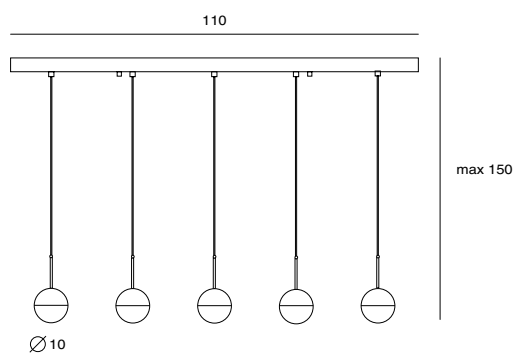

**DORA**  
朵拉

The chic ball-look collection DORA took the inspiration from sweet old childhood. Young designer Ting wants to create a collection coming in multiple ways, so that users can spray their imaginations, just like children who always have the most creativity. Combined with cutting-edge technology and adorable appearance, DORA is embedded in a CRI 90 LED luminance and gently distributed among spaces. Three types are available, pendant, chandelier and circular suspension.

**P SLD-1010PL5**

單位 Measurement: 公分 cm

型號 Model	類型 Type	光源 Bulb/ Illuminant	材質 Materials	尺寸 Size (LxWxH)cm	顏色 Color	特殊性 Feature
SLD-1010PL5	吊燈 Pendant	LED 5 x 6.5W CRI90	手工玻璃、金屬 glass, steel	110 x 10 x 300	紅銅 copper	燈罩可旋轉 shade rotatable