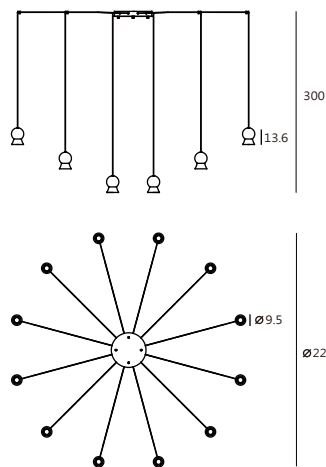

P SLD-1011PF12

單位 Measurement: 公分 cm

型號 Model	類型 Type	光源 Bulb/ Illuminant	材質 Materials	尺寸 Size (LxWxH)cm	顏色 Color
SLD-1011PF12	吊燈 Pendant	LED 1 x 6.5W 3000K 6600lm CRI90	口吹白玉玻璃、鋁合金 mouth-brown glass, aluminum	43 x 43 x 200	霧白玻 + 黑 matt opal + matt black