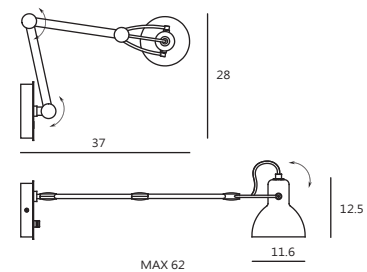

LAITO OPAL
 玻光

In keeping with the Laito series vintage heritage the Laito Opal adds softness to the classic, streamlined shape, evoking a subdued glow of years gone by. With an adjustable arm and shade the wall mounted lamp can be perfectly positioned for your task at hand. As with the rest of the Laito series aesthetic is never compromised by function.

設計師將LAITO系列具指標性的魚骨調整結構，結合扁圓金屬管身，使全新款式多了一份騎士般的儀態，舉投之間沈穩而內斂。可曲可直的優雅外型，象徵現代紳士的生活型態，在工作上發光發熱，私下則低調簡約，著重精巧質感。長臂燈款式不僅適合當作床頭、客廳沙發上的壁燈，安置於工作室，隨即創造獨特又實用的都市空間美學。

Laito opal WA

Laito opal WR

P SQ-793WR

P SQ-793WA

單位 Measurement: 公分 cm

型號 Model	類型 Type	光源 Bulb/ Illuminant	材質 Materials	尺寸 Size (LxWxH)cm
SQ-793WA SQ-793WR	壁燈 Wall	E14 1 x Max 25W/ 6W LED E14 1 x Max 25W/ 6W LED	燈罩：口吹玻璃 燈體與壁蓋：霧黃銅+霧白 Shade: opal glass tube & canopy: matt brass + matt white	62 x 11.6 x 12.5 18 x 11.6 x 12.5