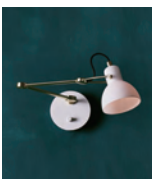

LAITO OPAL
 玻光

In keeping with the Laito series vintage heritage the Laito Opal adds softness to the classic, streamlined shape, evoking a subdued glow of years gone by. With an adjustable arm and shade the wall mounted lamp can be perfectly positioned for your task at hand. As with the rest of the Laito series aesthetic is never compromised by function.

設計師將LAITO系列具指標性的魚骨調整結構，結合扁圓金屬管身，使全新款式多了一份騎士般的儀態，舉投之間沈穩而內斂。可曲可直的優雅外型，象徵現代紳士的生活型態，在工作上發光發熱，私下則低調簡約，著重精巧質感。長臂燈款式不僅適合當作床頭、客廳沙發上的壁燈，安置於工作室，隨即創造獨特又實用的都市空間美學。

Laito opal WA

Laito opal WR

P SQ-793WR

P SQ-793WA

單位 Measurement: 公分 cm

型號 Model	類型 Type	光源 Bulb/ Illuminant	材質 Materials	尺寸 Size (LxWxH)cm
SQ-793WA SQ-793WR	壁燈 Wall	E14 1 x Max 25W/ 6W LED E14 1 x Max 25W/ 6W LED	燈罩：口吹玻璃 燈體與壁蓋：霧黃銅+霧白 Shade: opal glass tube & canopy: matt brass + matt white	62 x 11.6 x 12.5 18 x 11.6 x 12.5