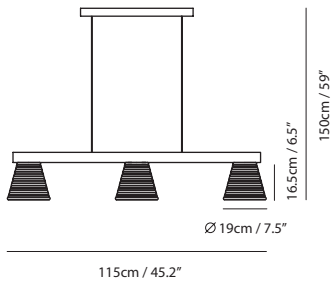

By Li, Hui Lun 李慧倫

shiny opal shade + beech (wood bar)

Measurement : centimeter / inches

**Canopy C6**  
chrome

6cm / 2.4"

3.5cm / 1.4"

50cm / 19.7"

24cm / 9.4"

**Bracket A1**

5.6cm / 2.2"

27.5cm / 10.8"

24cm / 9.4"

**Qin Pendant P3****Model**

SQ-192CT3

**Material**

mouth-blown glass, beech

**Light Source**

E27 3 x 8W LED 2700K

**Weight**

5.6kg / 12.3lb

**Color** shiny opal shade + beech (wood bar)