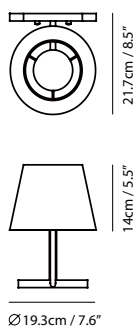

By Li, Hui Lun 李慧倫

matt black

matt white

Measurement : centimeter / inches

**Concom Wall**

**Model**  
SQ-513MW

**Material**  
steel

**Light Source**  
E14 1 x 6W LED 2700/3000K

**Weight**  
1.4kg / 3.1lb

**Color**  
● matt black  
○ matt white