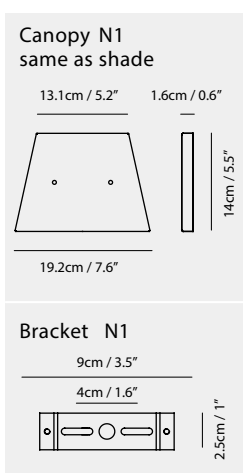

By Li, Hui Lun 李慧倫

matt black

matt white

Measurement : centimeter / inches

**Concom Wall**

**Model**  
SQ-513MW

**Material**  
steel

**Light Source**  
E14 1 x 6W LED 2700/3000K

**Weight**  
1.4kg / 3.1lb

**Color**  
● matt black  
○ matt white