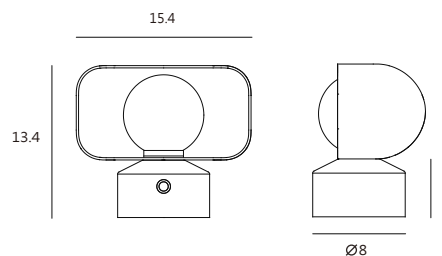

**HOODIE**  
無敵

With opal glass and whimsical frame, HOODIE embodies an elf-like adventurer who is ready to brave the world and embark on its next adventure. HOODIE comes equipped with a splendid rotatable shade that allows you to adjust the light to that perfect direction. As a rechargeable light source, HOODIE can conveniently transition from being a Wall Sconce to Table Lamp. Take HOODIE everywhere, reap full benefits of its wireless agility, and plunge into your next exciting journey together!

matt gray + matt brass

**SLD-150DC**

單位 Measurement : 公分 cm

型號 Model	類型 Type	光源 Bulb/ Illuminant	材質 Materials	尺寸 Size (LxWxH)cm	顏色 Color
SLD-150DC	桌燈 Desk	LED 2W (2700K, CRI90)	口吹玻璃、金屬、ABS mouth-blown glass, metal, ABS	15.4 x 9.75 x 13.4	霧黑 + 亮紅銅、霧灰 + 霧黃銅 matt black + shiny copper, matt gray + matt brass