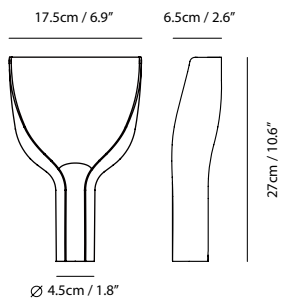

By Chang, Huan Rou 張幻柔

matt black + copper

matt gray + matt brass

Measurement : centimeter / inches

**Firefly Table**

**Model**  
SLD-175D

**Material**  
metal, ABS

**Light Source**  
G9 1 x 3W LED 2700K

**Weight**  
0.6kg / 1.3lb

**Color**

-  matt black + copper
-  matt gray + matt brass