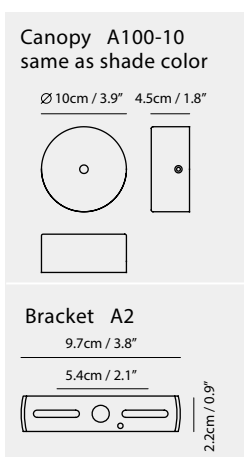

By Li, Hui Lun 李慧倫

matt black + copper ring

matt white + sand gold ring

Measurement : centimeter / inches

Ling Pendant Horizontal

Model
SLD-80PH

Material
steel, glass, PMMA

Light Source
LED 6W 3000K CRI 90 145lm

Weight
1.1kg / 2.4lb

Color

 matt black + copper ring
 matt white + sand gold ring

Ling Pendant Vertical

Model
SLD-80PV

Material
steel, glass, PMMA

Light Source
LED 6W 3000K CRI 90 145lm

Weight
1.1kg / 2.4lb