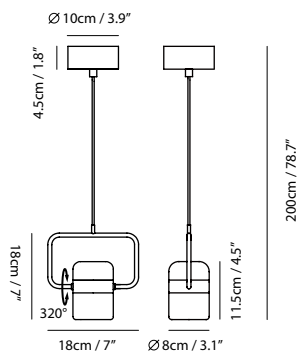

By Li, Hui Lun 李慧倫

matt black + copper ring

matt white + sand gold ring

Measurement : centimeter / inches

Ling Pendant Horizontal

Model
SLD-80PH

Material
steel, glass, PMMA

Light Source
LED 6W 3000K CRI 90 145lm

Weight
1.1kg / 2.4lb

Color

 matt black + copper ring
 matt white + sand gold ring

Ling Pendant Vertical

Model
SLD-80PV

Material
steel, glass, PMMA

Light Source
LED 6W 3000K CRI 90 145lm

Weight
1.1kg / 2.4lb