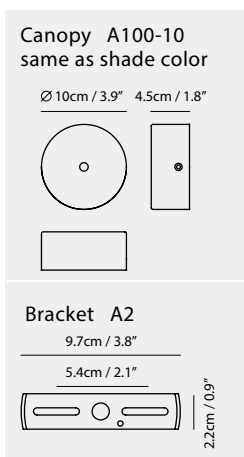

By Li, Hui Lun 李慧倫

matt black + copper ring

matt white + sand gold ring

Measurement : centimeter / inches

Ling Pendant Horizontal

Model
SLD-80PH

Material
steel, glass, PMMA

Light Source
LED 6W 3000K CRI 90 145lm

Weight
1.1kg / 2.4lb

Color

 matt black + copper ring
 matt white + sand gold ring

Ling Pendant Vertical

Model
SLD-80PV

Material
steel, glass, PMMA

Light Source
LED 6W 3000K CRI 90 145lm

Weight
1.1kg / 2.4lb