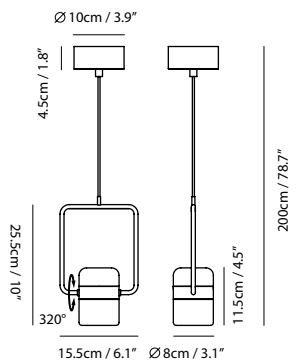

By Li, Hui Lun 李慧倫

matt black + copper ring

matt white + sand gold ring

Measurement : centimeter / inches

Ling Pendant Horizontal

Model
SLD-80PH

Material
steel, glass, PMMA

Light Source
LED 6W 3000K CRI 90 145lm

Weight
1.1kg / 2.4lb

Color

 matt black + copper ring
 matt white + sand gold ring

Ling Pendant Vertical

Model
SLD-80PV

Material
steel, glass, PMMA

Light Source
LED 6W 3000K CRI 90 145lm

Weight
1.1kg / 2.4lb