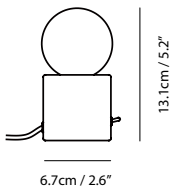

By Chen, Chao Cheng 陳昭成

concrete

Measurement : centimeter / inches

Muse Table

Model
SLD-70DC

Material
concrete, mouth-blown glass

Light Source
G9 1 x 2W LED 2700K

Feature
Mouth-blown glass

Weight
0.5kg / 1.1lb

Color
● concrete