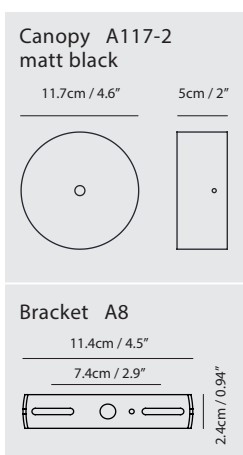

By Chen, Chao Cheng 陳昭成

matt black + copper

matt white + sand gold

Measurement : centimeter / inches

Apollo Pendant PL

Model
SLD-3655MP

Material
aluminum

Light Source
LED 17W 2700K CRI 90 1210lm

Material
aluminum, steel

Light Source
LED 13W 2700K CRI 90 804lm

Feature
shade rotatable, touch dimmer

Weight
6.5kg / 14.4lb

Color

-  matt black + copper cap