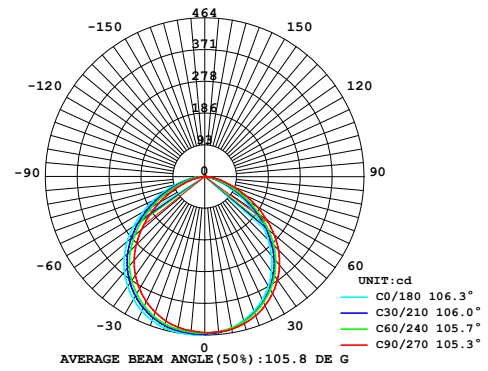

Apollo Floor

Model
SLD-3638MFTE

Material
aluminum, steel

Light Source
LED 13W 2700K CRI 90 804lm

Feature
shade rotatable, touch dimmer

Weight
6.5kg / 14.4lb

Color

- matt black + copper cap