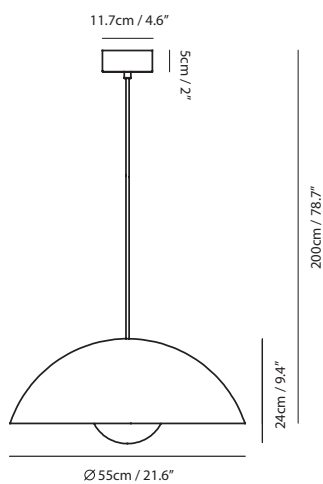

By Chen, Chao Cheng 陳昭成

matt black + copper

matt white + sand gold

Measurement : centimeter / inches

Apollo Pendant PL

Model
SLD-3655MP

Material
aluminum

Light Source
LED 17W 2700K CRI 90 1210lm

Material
aluminum, steel

Light Source
LED 13W 2700K CRI 90 804lm

Feature
shade rotatable, touch dimmer

Weight
6.5kg / 14.4lb

Color

-  matt black + copper cap