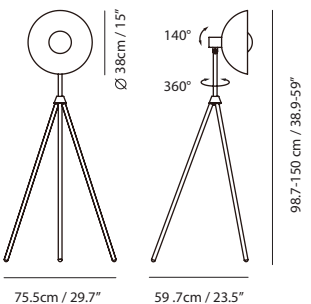

Light Source
LED 17W 2700K CRI 90 1210lm

Feature
oak tripod, touch dimmer

Weight
8.8kg / 19.4lb

Color

-  matt black + copper cap + oak
-  matt black + copper cap + oak (black painted)

Apollo Floor

Model
SLD-3638MFTE

Material
aluminum, steel

Light Source
LED 13W 2700K CRI 90 804lm

Feature
shade rotatable, touch dimmer

Weight
6.5kg / 14.4lb

Color

-  matt black + copper cap