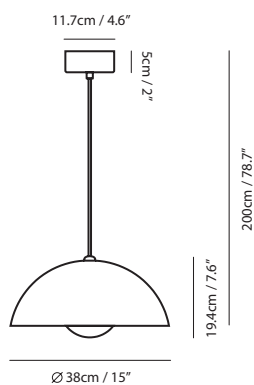

Apollo Pendant PS

Model
SLD-3638MP

Material
aluminum

Light Source
LED 13W 2700K CRI 90 804lm

Driver
built-in dimmable driver

Weight
2.1kg / 4.6lb

Color
● matt black + copper
● matt white + sand gold