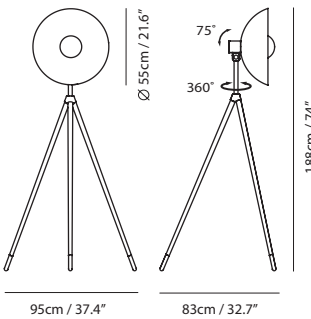

By Chen, Chao Cheng 陳昭成

matt black + copper cap + oak

matt black + copper cap + oak (black painted)

matt black + copper cap

Measurement : centimeter / inches

Apollo Mega Floor

Model
SLD-3655MFTE

Material
aluminum, oak

Light Source
LED 17W 2700K CRI 90 1210lm

Feature
oak tripod, touch dimmer

Weight
8.8kg / 19.4lb

Color

-  matt black + copper cap + oak
-  matt black + copper cap + oak (black painted)

Apollo Floor

Model
SLD-3638MFTE

Material
aluminum, steel

Light Source
LED 13W 2700K CRI 90 804lm

Feature
shade rotatable, touch dimmer

Weight
6.5kg / 14.4lb

Color

-  matt black + copper cap