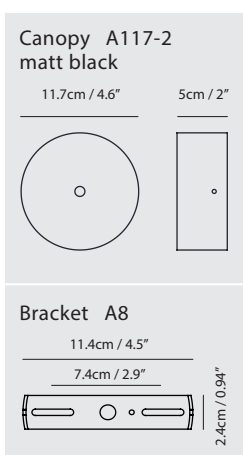

Apollo Pendant PS

Model
SLD-3638MP

Material
aluminum

Light Source
LED 13W 2700K CRI 90 804lm

Driver
built-in dimmable driver

Weight
2.1kg / 4.6lb

Color
● matt black + copper
● matt white + sand gold