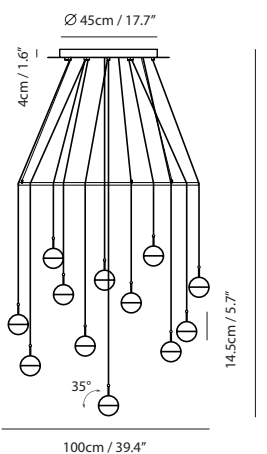

**Model**  
SLD-1010P

**Material**  
glass, steel

**Light Source**  
LED 6.5W 3000K CRI 90 250lm

**Weight**  
1.2kg / 2.7lb

- Color**
- copper
  - shiny brass
  - chrome
  - matt black
  - aged gold

copper

**Weight**  
3.6kg / 7.9lb

- Color**
- copper
  - shiny brass
  - chrome
  - matt black

**Dora Pendant PL5**

**Model**  
SLD-1010PL5

**Material**  
glass, steel

**Light Source**  
LED 5 x 6.5W 3000K CRI 90 1226lm

**Dora Pendant P12**

**Model**  
SLD-1010P12

**Material**  
glass, steel

**Light Source**  
LED 12 x 6.5W 3000K CRI 90 2495lm

**Driver**  
Built-in dimmable driver

**Weight**  
19.9kg / 43.9lb

- Color**
- copper
  - shiny brass
  - chrome
  - matt black

- Color**
- copper
  - shiny brass
  - chrome
  - matt black

copper

shiny brass

aged gold

Measurement : centimeter / inches

**Dora Wall**

**Model**  
SLD-1010WDTE

**Material**  
glass, steel