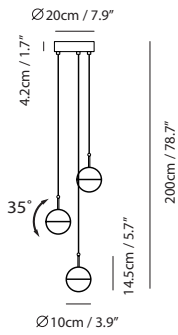

**Model**  
SLD-1010P

**Material**  
glass, steel

**Light Source**  
LED 6.5W 3000K CRI 90 250lm

**Weight**  
1.2kg / 2.7lb

- Color**
- copper
  - shiny brass
  - chrome
  - matt black
  - aged gold

copper

shiny brass

chrome

matt black

Measurement : centimeter / inches

**Dora Pendant P3**

**Model**  
SLD-1010P3

**Material**  
glass, steel

**Light Source**  
LED 3 x 6.5W 3000K CRI 90 678lm

**Weight**  
3.6kg / 7.9lb

- Color**
- copper
  - shiny brass
  - chrome
  - matt black

**Dora Pendant PL5**

**Model**  
SLD-1010PL5

**Material**  
glass, steel

**Light Source**  
LED 5 x 6.5W 3000K CRI 90 1226lm

**Driver**  
Built-in dimmable driver

**Weight**  
6.7kg / 14.8lb

- Color**
- copper
  - shiny brass
  - chrome
  - matt black

copper

shiny brass

chrome

matt black

Measurement : centimeter / inches