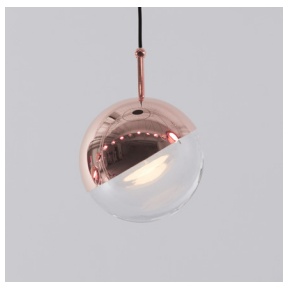

從點－線－面開始延伸無窮想像，使用者可依需求，任選符合空間需求的數量，將人與空間完整地串連，並且奔放想像，創造夜裡最斑斕夢幻的獨家星空。內嵌 CRI 90 的 LED 光源，有著如太陽光般真實呈現色彩的特質；然減低光源熱度，在恣意創造的同時，兼顧能源意識，減輕環境負擔。DORA 更多新可能，一起來創造吧！

Our DORA collection is Oh So Chic! Our up-and-coming young designer, Ting, drew the inspiration from her childhood. She wanted to create a collection that was versatile, interactive, and fun. With DORA, end users can really be a child again. Have fun with the collection and hang it individually or in a cluster, in whatever position your heart desires. Combined with cutting edge technology, the DORA is embedded in a CRI 90 LED luminance that gently distributes the light. We conveniently offer three suspension methods: pendant, chandelier, and circular suspension.

By Chang, Ting Ting 張婷婷

copper

shiny brass

chrome

matt black

aged gold

Measurement : centimeter / inches

**Dora Pendant P1**

**Model**  
SLD-1010P

**Material**  
glass, steel

**Light Source**  
LED 6.5W 3000K CRI 90 250lm

**Weight**  
1.2kg / 2.7lb

- Color**
- copper
  - shiny brass
  - chrome
  - matt black
  - aged gold

copper

**Weight**  
3.6kg / 7.9lb

- Color**
- copper
  - shiny brass
  - chrome
  - matt black

**Dora Pendant PL5**

**Model**  
SLD-1010PL5

**Material**  
glass, steel

**Light Source**  
LED 5 x 6.5W 3000K CRI 90 1226lm