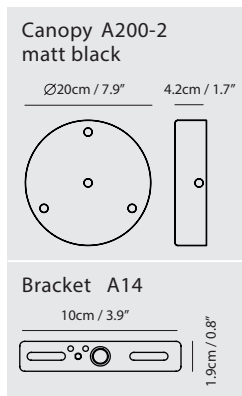

**Model**  
SLD-1010P

**Material**  
glass, steel

**Light Source**  
LED 6.5W 3000K CRI 90 250lm

**Weight**  
1.2kg / 2.7lb

- Color**
- copper
  - shiny brass
  - chrome
  - matt black
  - aged gold

copper

shiny brass

chrome

matt black

Measurement : centimeter / inches

**Dora Pendant P3**

**Model**  
SLD-1010P3

**Material**  
glass, steel

**Light Source**  
LED 3 x 6.5W 3000K CRI 90 678lm

**Weight**  
3.6kg / 7.9lb

- Color**
- copper
  - shiny brass
  - chrome
  - matt black

**Dora Pendant PL5**

**Model**  
SLD-1010PL5

**Material**  
glass, steel

**Light Source**  
LED 5 x 6.5W 3000K CRI 90 1226lm

**Driver**  
Built-in dimmable driver

**Weight**  
6.7kg / 14.8lb

- Color**
- copper
  - shiny brass
  - chrome
  - matt black

copper

shiny brass

chrome

matt black

Measurement : centimeter / inches