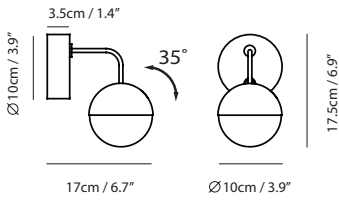

**Dora Pendant PC12**

**Model**  
SLD-1010PC12

**Material**  
glass, steel

**Light Source**  
LED 12 x 6.5W 3000K CRI 90 2495lm

**Feature**  
Ring height adjustable

**Driver**  
Built-in dimmable driver

**Weight**  
20.8kg / 45.9lb

- Color**
- copper
  - shiny brass
  - chrome
  - matt black

copper

shiny brass

aged gold

Measurement : centimeter / inches

**Dora Wall**

**Model**  
SLD-1010WDTE

**Material**  
glass, steel