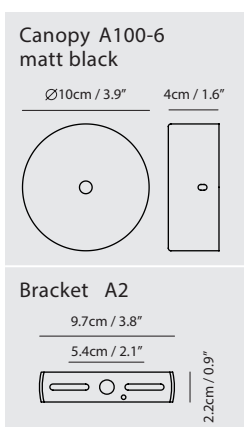

By Chang, Ting Ting 張婷婷

copper

shiny brass

chrome

matt black

aged gold

Measurement : centimeter / inches

**Dora Pendant P1**

**Model**  
SLD-1010P

**Material**  
glass, steel

**Light Source**  
LED 6.5W 3000K CRI 90 250lm

**Weight**  
1.2kg / 2.7lb

- Color**
- copper
  - shiny brass
  - chrome
  - matt black
  - aged gold

copper

shiny brass

chrome

matt black

Measurement : centimeter / inches

**Dora Pendant P3**

**Model**  
SLD-1010P3

**Material**  
glass, steel

**Light Source**  
LED 3 x 6.5W 3000K CRI 90 678lm

**Weight**  
3.6kg / 7.9lb

- Color**
- copper
  - shiny brass
  - chrome
  - matt black

**Dora Pendant PL5**

**Model**  
SLD-1010PL5

**Material**  
glass, steel

**Light Source**  
LED 5 x 6.5W 3000K CRI 90 1226lm