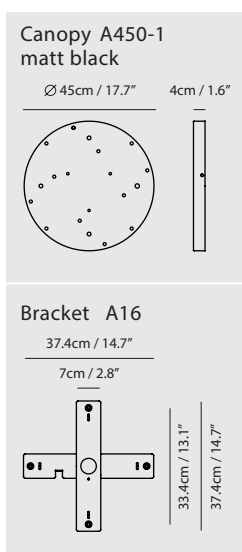

**Model**  
SLD-1010P

**Material**  
glass, steel

**Light Source**  
LED 6.5W 3000K CRI 90 250lm

**Weight**  
1.2kg / 2.7lb

- Color**
- copper
  - shiny brass
  - chrome
  - matt black
  - aged gold

copper

shiny brass

chrome

matt black

Measurement : centimeter / inches

**Dora Pendant P3**

**Model**  
SLD-1010P3

**Material**  
glass, steel

**Light Source**  
LED 3 x 6.5W 3000K CRI 90 678lm

**Weight**  
3.6kg / 7.9lb

- Color**
- copper
  - shiny brass
  - chrome
  - matt black

**Dora Pendant PL5**

**Model**  
SLD-1010PL5

**Material**  
glass, steel

**Light Source**  
LED 5 x 6.5W 3000K CRI 90 1226lm

**Dora Pendant P12**

**Model**  
SLD-1010P12

**Material**  
glass, steel

**Light Source**  
LED 12 x 6.5W 3000K CRI 90 2495lm

**Driver**  
Built-in dimmable driver

**Weight**  
19.9kg / 43.9lb

- Color**
- copper
  - shiny brass
  - chrome
  - matt black