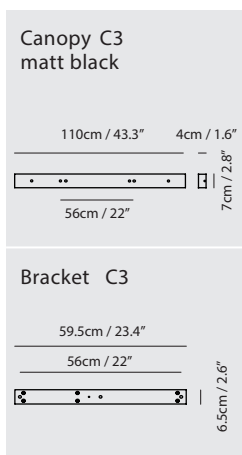

By Chang, Ting Ting 張婷婷

copper

shiny brass

chrome

matt black

aged gold

Measurement : centimeter / inches

**Dora Pendant P1**

**Model**  
SLD-1010P

**Material**  
glass, steel

**Light Source**  
LED 6.5W 3000K CRI 90 250lm

**Weight**  
1.2kg / 2.7lb

- Color**
- copper
  - shiny brass
  - chrome
  - matt black
  - aged gold

copper

shiny brass

chrome

matt black

Measurement : centimeter / inches

**Dora Pendant P3**

**Model**  
SLD-1010P3

**Material**  
glass, steel

**Light Source**  
LED 3 x 6.5W 3000K CRI 90 678lm

**Weight**  
3.6kg / 7.9lb

- Color**
- copper
  - shiny brass
  - chrome
  - matt black

**Dora Pendant PL5**

**Model**  
SLD-1010PL5

**Material**  
glass, steel

**Light Source**  
LED 5 x 6.5W 3000K CRI 90 1226lm