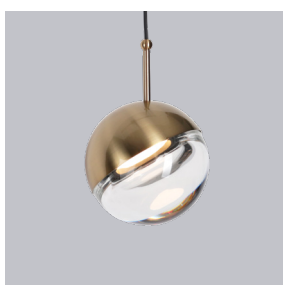

從點－線－面開始延伸無窮想像，使用者可依需求，任選符合空間需求的數量，將人與空間完整地串連，並且奔放想像，創造夜裡最斑斕夢幻的獨家星空。內嵌 CRI 90 的 LED 光源，有著如太陽光般真實呈現色彩的特質；然減低光源熱度，在恣意創造的同時，兼顧能源意識，減輕環境負擔。DORA 更多新可能，一起來創造吧！

Our DORA collection is Oh So Chic! Our up-and-coming young designer, Ting, drew the inspiration from her childhood. She wanted to create a collection that was versatile, interactive, and fun. With DORA, end users can really be a child again. Have fun with the collection and hang it individually or in a cluster, in whatever position your heart desires. Combined with cutting edge technology, the DORA is embedded in a CRI 90 LED luminance that gently distributes the light. We conveniently offer three suspension methods: pendant, chandelier, and circular suspension.

By Chang, Ting Ting 張婷婷

copper

shiny brass

chrome

matt black

aged gold

Measurement : centimeter / inches

**Dora Pendant P1**

**Model**  
SLD-1010P

**Material**  
glass, steel

**Light Source**  
LED 6.5W 3000K CRI 90 250lm

**Weight**  
1.2kg / 2.7lb

- Color**
- copper
  - shiny brass
  - chrome
  - matt black
  - aged gold

copper

**Weight**  
3.6kg / 7.9lb

- Color**
- copper
  - shiny brass
  - chrome
  - matt black

**Dora Pendant PL5**

**Model**  
SLD-1010PL5

**Material**  
glass, steel

**Light Source**  
LED 5 x 6.5W 3000K CRI 90 1226lm