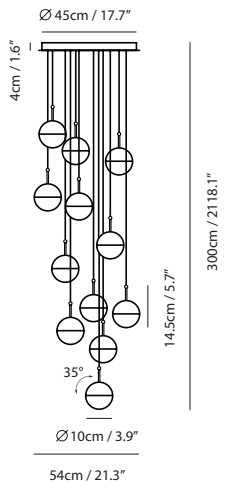

**Model**  
SLD-1010P

**Material**  
glass, steel

**Light Source**  
LED 6.5W 3000K CRI 90 250lm

**Weight**  
1.2kg / 2.7lb

- Color**
- copper
  - shiny brass
  - chrome
  - matt black
  - aged gold

copper

shiny brass

chrome

matt black

Measurement : centimeter / inches

**Dora Pendant P3**

**Model**  
SLD-1010P3

**Material**  
glass, steel

**Light Source**  
LED 3 x 6.5W 3000K CRI 90 678lm

**Weight**  
3.6kg / 7.9lb

- Color**
- copper
  - shiny brass
  - chrome
  - matt black

**Dora Pendant PL5**

**Model**  
SLD-1010PL5

**Material**  
glass, steel

**Light Source**  
LED 5 x 6.5W 3000K CRI 90 1226lm

**Driver**  
Built-in dimmable driver

**Weight**  
6.7kg / 14.8lb

- Color**
- copper
  - shiny brass
  - chrome
  - matt black

copper

shiny brass

chrome

matt black

Measurement : centimeter / inches