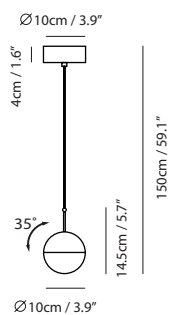

By Chang, Ting Ting 張婷婷

copper

shiny brass

chrome

matt black

aged gold

Measurement : centimeter / inches

**Dora Pendant P1**

**Model**  
SLD-1010P

**Material**  
glass, steel

**Light Source**  
LED 6.5W 3000K CRI 90 250lm

**Weight**  
1.2kg / 2.7lb

- Color**
- copper
  - shiny brass
  - chrome
  - matt black
  - aged gold

copper

shiny brass

chrome

matt black

Measurement : centimeter / inches

**Dora Pendant P3**

**Model**  
SLD-1010P3

**Material**  
glass, steel

**Light Source**  
LED 3 x 6.5W 3000K CRI 90 678lm

**Weight**  
3.6kg / 7.9lb

- Color**
- copper
  - shiny brass
  - chrome
  - matt black

**Dora Pendant PL5**

**Model**  
SLD-1010PL5

**Material**  
glass, steel

**Light Source**  
LED 5 x 6.5W 3000K CRI 90 1226lm