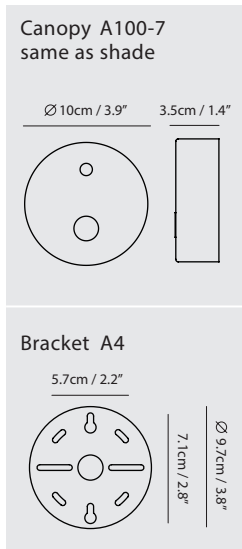

**Model**  
SLD-1010P

**Material**  
glass, steel

**Light Source**  
LED 6.5W 3000K CRI 90 250lm

**Weight**  
1.2kg / 2.7lb

- Color**
- copper
  - shiny brass
  - chrome
  - matt black
  - aged gold

copper

shiny brass

chrome

matt black

Measurement : centimeter / inches

**Dora Pendant P3**

**Model**  
SLD-1010P3

**Material**  
glass, steel

**Light Source**  
LED 3 x 6.5W 3000K CRI 90 678lm

**Dora Pendant PC12**

**Model**  
SLD-1010PC12

**Material**  
glass, steel

**Light Source**  
LED 12 x 6.5W 3000K CRI 90 2495lm

**Feature**  
Ring height adjustable

**Driver**  
Built-in dimmable driver

**Weight**  
20.8kg / 45.9lb

- Color**
- copper
  - shiny brass
  - chrome
  - matt black

copper

shiny brass

aged gold

Measurement : centimeter / inches

**Dora Wall**

**Model**  
SLD-1010WDTE

**Material**  
glass, steel