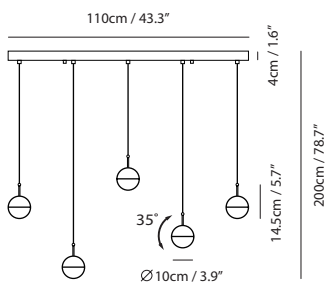

**Model**  
SLD-1010P

**Material**  
glass, steel

**Light Source**  
LED 6.5W 3000K CRI 90 250lm

**Weight**  
1.2kg / 2.7lb

- Color**
- copper
  - shiny brass
  - chrome
  - matt black
  - aged gold

copper

shiny brass

chrome

matt black

Measurement : centimeter / inches

**Dora Pendant P3**

**Model**  
SLD-1010P3

**Material**  
glass, steel

**Light Source**  
LED 3 x 6.5W 3000K CRI 90 678lm

**Weight**  
3.6kg / 7.9lb

- Color**
- copper
  - shiny brass
  - chrome
  - matt black

**Dora Pendant PL5**

**Model**  
SLD-1010PL5

**Material**  
glass, steel

**Light Source**  
LED 5 x 6.5W 3000K CRI 90 1226lm