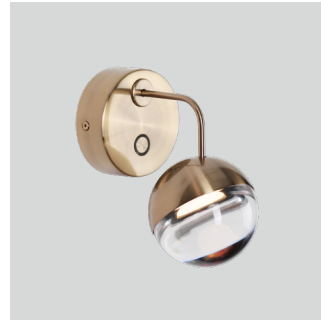

**Model**  
SLD-1010P

**Material**  
glass, steel

**Light Source**  
LED 6.5W 3000K CRI 90 250lm

**Weight**  
1.2kg / 2.7lb

- Color**
- copper
  - shiny brass
  - chrome
  - matt black
  - aged gold

copper

**Weight**  
3.6kg / 7.9lb

- Color**
- copper
  - shiny brass
  - chrome
  - matt black

**Dora Pendant PL5**

**Model**  
SLD-1010PL5

**Material**  
glass, steel

**Light Source**  
LED 5 x 6.5W 3000K CRI 90 1226lm

**Dora Pendant PC12**

**Model**  
SLD-1010PC12

**Material**  
glass, steel

**Light Source**  
LED 12 x 6.5W 3000K CRI 90 2495lm

**Feature**  
Ring height adjustable

**Driver**  
Built-in dimmable driver

**Weight**  
20.8kg / 45.9lb

- Color**
- copper
  - shiny brass
  - chrome
  - matt black

copper

shiny brass

aged gold

Measurement : centimeter / inches

**Dora Wall**

**Model**  
SLD-1010WDTE

**Material**  
glass, steel