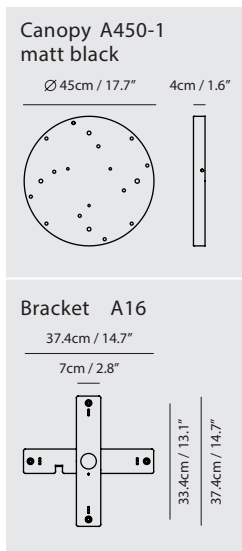

**Model**  
SLD-1010P

**Material**  
glass, steel

**Light Source**  
LED 6.5W 3000K CRI 90 250lm

**Weight**  
1.2kg / 2.7lb

- Color**
- copper
  - shiny brass
  - chrome
  - matt black
  - aged gold

copper

shiny brass

chrome

matt black

Measurement : centimeter / inches

**Dora Pendant P3**

**Model**  
SLD-1010P3

**Material**  
glass, steel

**Light Source**  
LED 3 x 6.5W 3000K CRI 90 678lm

**Weight**  
3.6kg / 7.9lb

- Color**
- copper
  - shiny brass
  - chrome
  - matt black

**Dora Pendant PL5**

**Model**  
SLD-1010PL5

**Material**  
glass, steel

**Light Source**  
LED 5 x 6.5W 3000K CRI 90 1226lm

**Driver**  
Built-in dimmable driver

**Weight**  
6.7kg / 14.8lb

- Color**
- copper
  - shiny brass
  - chrome
  - matt black

copper

shiny brass

chrome

matt black

Measurement : centimeter / inches