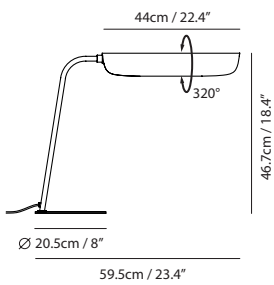

By Lee Ying Hsuan 李穎宣

matt black

Measurement : centimeter / inches

**FLO Table****Model**
SLD-3986DTE**Material**
PC, steel**Light Source**
LED 10W 3000K CRI97**Feature**
Touch dimmer switch**Weight**
2.3kg / 5lb**Color**
● matt black