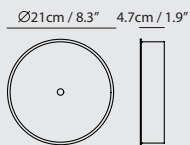

By Lee Ying Hsuan 李穎宣

matt black

Measurement : centimeter / inches

Canopy A200-3
matt black

Bracket A13

FLO Pendant PR6

Model
SLD-3986PR6

Material
PC,steel