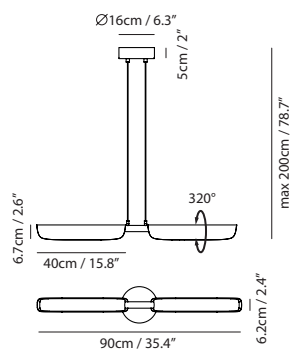

By Lee Ying Hsuan 李穎宣

oatmeal

matt black

Measurement : centimeter / inches

FLO Pendant PL2

Model
SLD-3986PL2

Material
PC,steel

Light Source
LED 2 x 11W 3000K CRI 97 835lm