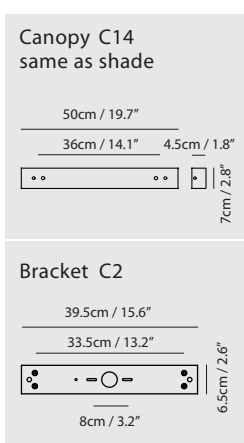

By Lee Ying Hsuan 李穎宣

oatmeal

matt black

Measurement : centimeter / inches

FLO Pendant PL3

Model
SLD-3986PL3

Material
PC,steel

Light Source
LED 3 x 11W 3000K CRI 97 1283lm