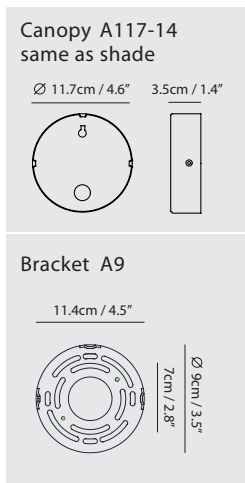

By Lee Ying Hsuan 李穎宣

oatmeal

matt black

Measurement : centimeter / inches

FLO Wall

Model
SLD-3986WRTE

Material
PC,steel

Light Source
LED 10W 3000K CRI97