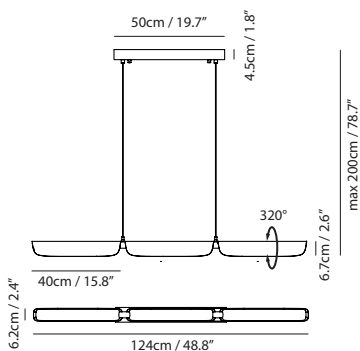

By Lee Ying Hsuan 李穎宣

oatmeal

matt black

Measurement : centimeter / inches

FLO Pendant PL3

Model
SLD-3986PL3

Material
PC,steel

Light Source
LED 3 x 11W 3000K CRI 97 1283lm

By Lee Ying Hsuan 李穎宣

oatmeal

matt black

Measurement : centimeter / inches

FLO Pendant PL2

Model
SLD-3986PL2

Material
PC,steel

Light Source
LED 2 x 11W 3000K CRI 97 835lm