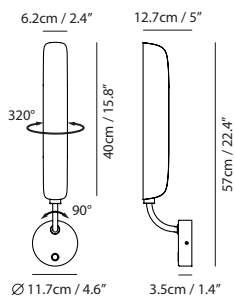

By Lee Ying Hsuan 李穎宣

oatmeal

matt black

Measurement : centimeter / inches

FLO Wall

Model
SLD-3986WRTE

Material
PC,steel

Light Source
LED 10W 3000K CRI97