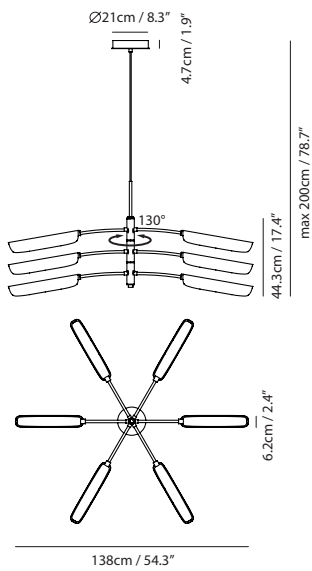

By Lee Ying Hsuan 李穎宣

oatmeal

matt black

Measurement : centimeter / inches

FLO Pendant PL2

Model
SLD-3986PL2

Material
PC,steel

Light Source
LED 2 x 11W 3000K CRI 97 835lm

By Lee Ying Hsuan 李穎宣

matt black

Measurement : centimeter / inches

Canopy A200-3
matt black

Bracket A13

FLO Pendant PR6

Model
SLD-3986PR6

Material
PC,steel