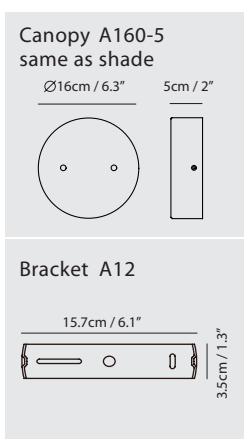

By Lee Ying Hsuan 李穎宣

oatmeal

matt black

Measurement : centimeter / inches

FLO Pendant PL2

Model
SLD-3986PL2

Material
PC,steel

Light Source
LED 2 x 11W 3000K CRI 97 835lm