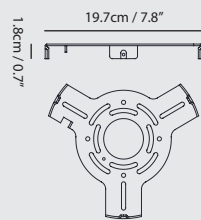

By Lee Ying Hsuan 李穎宣

matt black

Measurement : centimeter / inches

Canopy A200-3
matt black

Bracket A13

FLO Pendant PR6

Model
SLD-3986PR6

Material
PC,steel