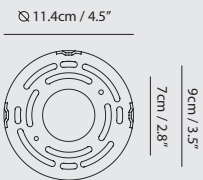

By Chen, Chao Cheng 陳昭成

white

black

Measurement : centimeter / inches

**Halo Pendant**

**Model**  
SLD-6355P

**Material**  
pleated fabric, steel, aluminum

**Light Source**  
LED 21W 2700K CRI 90 2310lm

By Chen, Chao Cheng 陳昭成

white

black

Measurement : centimeter / inches

Canopy A117-12  
matt black

Bracket A9

**Halo Wall**

**Model**  
SLD-6250W

By Chen, Chao Cheng 陳昭成

white

black

Measurement : centimeter / inches

**Halo Table**

**Model**  
SLD-6355DJ

**Material**  
pleated fabric, steel, aluminum

**Light Source**  
LED 18W 2700K CRI 90 1980lm