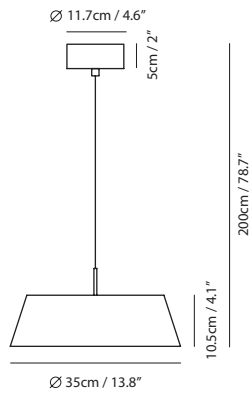

By Chen, Chao Cheng 陳昭成

white

black

Measurement : centimeter / inches

**Halo Pendant**

**Model**  
SLD-6355P

**Material**  
pleated fabric, steel, aluminum

**Light Source**  
LED 21W 2700K CRI 90 2310lm

By Chen, Chao Cheng 陳昭成

white

black

Measurement : centimeter / inches

Canopy A117-12  
matt black

Bracket A9

**Halo Wall**

**Model**  
SLD-6250W

By Chen, Chao Cheng 陳昭成

white

black

Measurement : centimeter / inches

**Halo Table**

**Model**  
SLD-6355DJ

**Material**  
pleated fabric, steel, aluminum

**Light Source**  
LED 18W 2700K CRI 90 1980lm