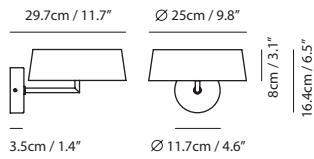

By Chen, Chao Cheng 陳昭成

white

black

Measurement : centimeter / inches

Canopy A117-12  
matt black

Bracket A9

**Halo Wall**

**Model**  
SLD-6250W

By Chen, Chao Cheng 陳昭成

white

black

Measurement : centimeter / inches

**Halo Table**

**Model**  
SLD-6355DJ

**Material**  
pleated fabric, steel, aluminum

**Light Source**  
LED 18W 2700K CRI 90 1980lm