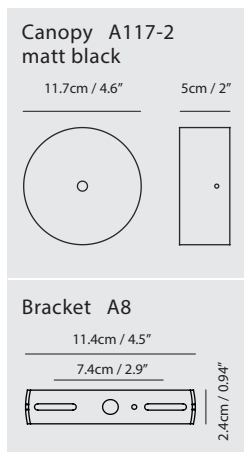

By Chen, Chao Cheng 陳昭成

white

black

Measurement : centimeter / inches

**Halo Pendant**

**Model**  
SLD-6355P

**Material**  
pleated fabric, steel, aluminum

**Light Source**  
LED 21W 2700K CRI 90 2310lm

By Chen, Chao Cheng 陳昭成

white

black

Measurement : centimeter / inches

Canopy A117-12  
matt black

Bracket A9

**Halo Wall**

**Model**  
SLD-6250W

By Chen, Chao Cheng 陳昭成

white

black

Measurement : centimeter / inches

**Halo Table**

**Model**  
SLD-6355DJ

**Material**  
pleated fabric, steel, aluminum

**Light Source**  
LED 18W 2700K CRI 90 1980lm