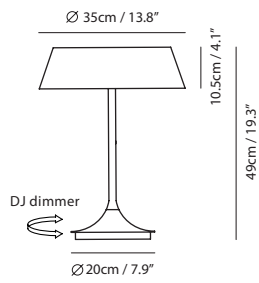

By Chen, Chao Cheng 陳昭成

white

black

Measurement : centimeter / inches

Canopy A117-12  
matt black

Bracket A9

**Halo Wall**

**Model**  
SLD-6250W

By Chen, Chao Cheng 陳昭成

white

black

Measurement : centimeter / inches

**Halo Table**

**Model**  
SLD-6355DJ

**Material**  
pleated fabric, steel, aluminum

**Light Source**  
LED 18W 2700K CRI 90 1980lm