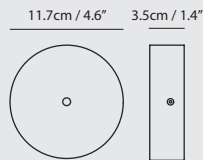

By Chen, Chao Cheng 陳昭成

white

black

Measurement : centimeter / inches

Canopy A117-12  
matt black

Bracket A9

**Halo Wall**

**Model**  
SLD-6250W

By Chen, Chao Cheng 陳昭成

white

black

Measurement : centimeter / inches

**Halo Table**

**Model**  
SLD-6355DJ

**Material**  
pleated fabric, steel, aluminum

**Light Source**  
LED 18W 2700K CRI 90 1980lm