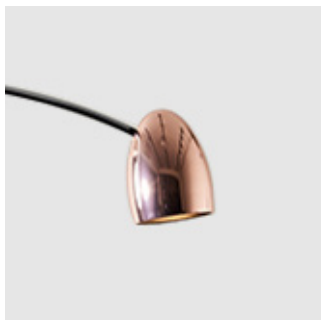

靈感取自希臘神話半人半神的大力士 – HERCULES，設計師將他驍勇善戰、擊退惡勢力帶來光明的精神，注入燈具靈魂。彈頭型燈罩象徵和平的守護，微彎身軀則隱喻耀眼不忘謙虛的處事道理。為了貼近使用者生活體驗，整盞燈擁有多處調節的結構裝置。它像是自信得體的紳士，時而謙虛時而挺拔，投射出獨特優雅的光氛美學。

The HERCULES series was launched as tribute to the strong, courageous character of Greek mythology. Featuring brilliant mechanical structures while maintaining the essential spirit of design, the HERCULES provides a stunning balance between form and function. Users can turn on and dim the LED light via a swirling switch, adjust the rotating shade and create a perfectly placed arc with the simple move of a lever. The Hercules is strong yet flexible enough to fit your specific lighting needs.

By Chen, Chao Cheng 陳昭成
Li, Hui Lun 李慧倫

copper shade + matt black body

sand gold + matt black body

Measurement : centimeter / inches

Hercules Table

Model
SLD-79DTE

Material
steel

Light Source
LED 8.6W 3000K CRI 90 576lm

Feature
Touch dimmer switch

Weight
4.8kg / 10.6lb

Color

-  copper shade + matt black body
-  sand gold + matt black body

copper shade + matt black body

sand gold shade + matt black body

Measurement : centimeter / inches

Hercules Floor

Model
SLD-791FTE

Material
steel

Light Source
LED 12W 3000K CRI 90 804lm

Feature
Touch dimmer switch

Weight
9.1kg / 20lb

Color

-  copper shade + matt black body
-  sand gold shade + matt black body