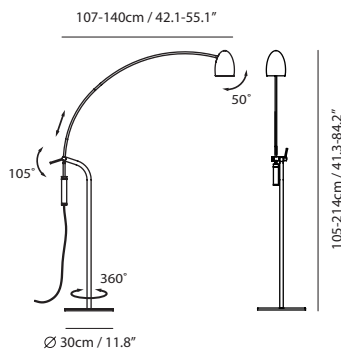

By Chen, Chao Cheng 陳昭成
Li, Hui Lun 李慧倫

copper shade + matt black body

sand gold + matt black body

Measurement : centimeter / inches

Hercules Table

Model
SLD-79DTE

Material
steel

Light Source
LED 8.6W 3000K CRI 90 576lm

Feature
Touch dimmer switch

Weight
4.8kg / 10.6lb

Color

-  copper shade + matt black body
-  sand gold + matt black body

copper shade + matt black body

sand gold shade + matt black body

Measurement : centimeter / inches

Hercules Floor

Model
SLD-791FTE

Material
steel

Light Source
LED 12W 3000K CRI 90 804lm

Feature
Touch dimmer switch

Weight
9.1kg / 20lb

Color

-  copper shade + matt black body
-  sand gold shade + matt black body