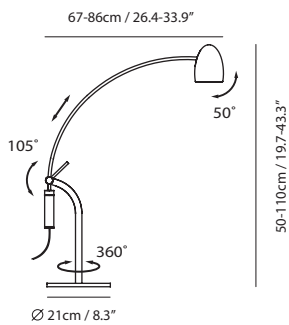

By Chen, Chao Cheng 陳昭成
Li, Hui Lun 李慧倫

copper shade + matt black body

sand gold + matt black body

Measurement : centimeter / inches

Hercules Table

Model
SLD-79DTE

Material
steel

Light Source
LED 8.6W 3000K CRI 90 576lm

Feature
Touch dimmer switch

Weight
4.8kg / 10.6lb

Color

-  copper shade + matt black body
-  sand gold + matt black body

copper shade + matt black body

sand gold shade + matt black body

Measurement : centimeter / inches

Hercules Floor

Model
SLD-791FTE

Material
steel

Light Source
LED 12W 3000K CRI 90 804lm

Feature
Touch dimmer switch

Weight
9.1kg / 20lb

Color

-  copper shade + matt black body
-  sand gold shade + matt black body