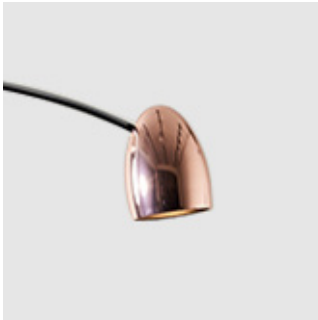

靈感取自希臘神話半人半神的大力士 – HERCULES，設計師將他驍勇善戰、擊退惡勢力帶來光明的精神，注入燈具靈魂。彈頭型燈罩象徵和平的守護，微彎身軀則隱喻耀眼不忘謙虛的處事道理。為了貼近使用者生活體驗，整盞燈擁有多處調節的結構裝置。它像是自信得體的紳士，時而謙虛時而挺拔，投射出獨特優雅的光氛美學。

The HERCULES series was launched as tribute to the strong, courageous character of Greek mythology. Featuring brilliant mechanical structures while maintaining the essential spirit of design, the HERCULES provides a stunning balance between form and function. Users can turn on and dim the LED light via a swirling switch, adjust the rotating shade and create a perfectly placed arc with the simple move of a lever. The Hercules is strong yet flexible enough to fit your specific lighting needs.

By Chen, Chao Cheng 陳昭成
Li, Hui Lun 李慧倫

copper shade + matt black body

sand gold + matt black body

Measurement : centimeter / inches

Hercules Table

Model
SLD-79DTE

Material
steel

Light Source
LED 8.6W 3000K CRI 90 576lm

Feature
Touch dimmer switch

Weight
4.8kg / 10.6lb

Color

-  copper shade + matt black body
-  sand gold + matt black body

copper shade + matt black body

sand gold shade + matt black body

Measurement : centimeter / inches

Hercules Floor

Model
SLD-791FTE

Material
steel

Light Source
LED 12W 3000K CRI 90 804lm

Feature
Touch dimmer switch

Weight
9.1kg / 20lb

Color

-  copper shade + matt black body
-  sand gold shade + matt black body