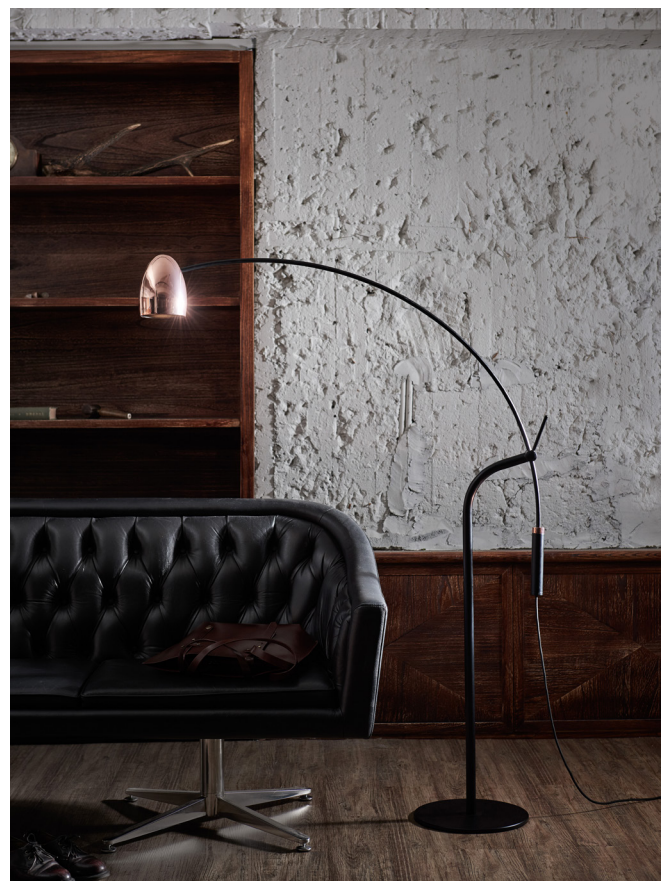

靈感取自希臘神話半人半神的大力士 – HERCULES，設計師將他驍勇善戰、擊退惡勢力帶來光明的精神，注入燈具靈魂。彈頭型燈罩象徵和平的守護，微彎身軀則隱喻耀眼不忘謙虛的處事道理。為了貼近使用者生活體驗，整盞燈擁有多處調節的結構裝置。它像是自信得體的紳士，時而謙虛時而挺拔，投射出獨特優雅的光氛美學。

The HERCULES series was launched as tribute to the strong, courageous character of Greek mythology. Featuring brilliant mechanical structures while maintaining the essential spirit of design, the HERCULES provides a stunning balance between form and function. Users can turn on and dim the LED light via a swirling switch, adjust the rotating shade and create a perfectly placed arc with the simple move of a lever. The Hercules is strong yet flexible enough to fit your specific lighting needs.

By Chen, Chao Cheng 陳昭成
Li, Hui Lun 李慧倫

copper shade + matt black body

sand gold + matt black body

Measurement : centimeter / inches

Hercules Table

Model
SLD-79DTE

Material
steel

Light Source
LED 8.6W 3000K CRI 90 576lm

Feature
Touch dimmer switch

Weight
4.8kg / 10.6lb

Color

-  copper shade + matt black body
-  sand gold + matt black body

copper shade + matt black body

sand gold shade + matt black body

Measurement : centimeter / inches

Hercules Floor

Model
SLD-791FTE

Material
steel

Light Source
LED 12W 3000K CRI 90 804lm

Feature
Touch dimmer switch

Weight
9.1kg / 20lb

Color

-  copper shade + matt black body
-  sand gold shade + matt black body