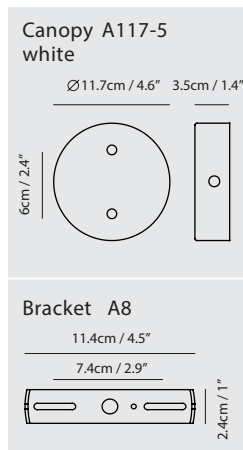

By Chen, Chao Cheng 陳昭成

matt opal + copper cap +
matt white canopy

matt opal + sand gold cap +
matt white canopy

Measurement : centimeter / inches

Jojo LED Pendant

Model
SLD-880

Material
mouth-blown glass, steel

Light Source
LED 8.2W 2700K CRI 95 554lm

Weight
1.7kg / 3.8lb

Color

-  matt opal + copper cap +
matt white canopy
-  matt opal + sand gold cap +
matt white canopy