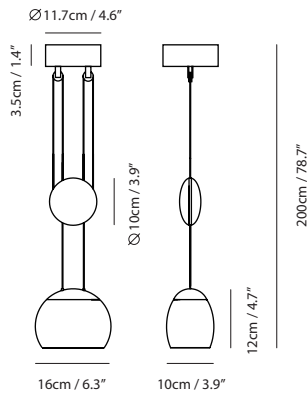

By Chen, Chao Cheng 陳昭成

matt opal + copper cap +
matt white canopy

matt opal + sand gold cap +
matt white canopy

Measurement : centimeter / inches

Jojo LED Pendant

Model
SLD-880

Material
mouth-blown glass, steel

Light Source
LED 8.2W 2700K CRI 95 554lm

Weight
1.7kg / 3.8lb

Color

-  matt opal + copper cap +
matt white canopy
-  matt opal + sand gold cap +
matt white canopy