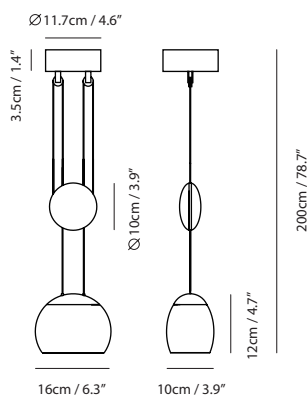

By Chen, Chao Cheng 陳昭成

matt opal + copper cap +  
matt white canopy

matt opal + sand gold cap +  
matt white canopy

matt opal + matt black cap + matt  
black canopy

Measurement : centimeter / inches

### Jojo LED Pendant

**Model**  
SLD-880

**Material**  
mouth-blown glass, steel

**Light Source**  
LED 8.2W 2700K CRI 95 554lm

**Weight**  
1.7kg / 3.8lb