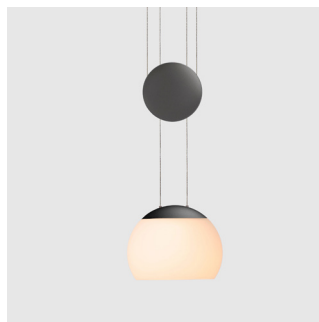

隨著溜溜球一上一下，心情彷彿也在這反覆之中獲得宣洩。JOJO 的平衡裝置，可以讓你隨時調整燈罩高度，伴著口吹玻璃滲透出溫暖光量，像音符般譜出每日的心情樂章。新版 LED 吊燈還原設計師於 1994 年設計初衷，上下兩抹圓潤象徵圓滿喜樂；藉由光氛，我們傳達對居家的真摯祝福。

With and a height-adjustable shade inspired by the movement of a Yo-Yo, the JoJo pendant is in a traditional shape with modern sensibilities. Lit with an LED bulb, the JoJo casts a gentle, calm illumination through the mouth-blown opal shade.

By Chen, Chao Cheng 陳昭成

matt opal + copper cap +  
matt white canopy

matt opal + sand gold cap +  
matt white canopy

matt opal + matt black cap + matt  
black canopy

Measurement : centimeter / inches

### Jojo LED Pendant

**Model**  
SLD-880

**Material**  
mouth-blown glass, steel

**Light Source**  
LED 8.2W 2700K CRI 95 554lm

**Weight**  
1.7kg / 3.8lb

#### Color

-  matt opal + copper cap +  
matt white canopy
-  matt opal + sand gold cap +  
matt white canopy
-  matt opal + matt black cap +  
matt black canopy