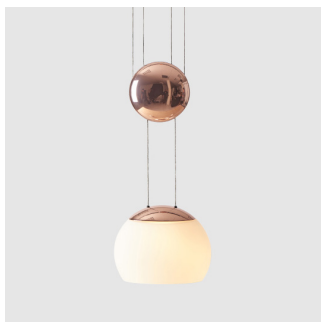

隨著溜溜球一上一下，心情彷彿也在這反覆之中獲得宣洩。JOJO 的平衡裝置，可以讓你隨時調整燈罩高度，伴著口吹玻璃滲透出溫暖光量，像音符般譜出每日的心情樂章。新版 LED 吊燈還原設計師於 1994 年設計初衷，上下兩抹圓潤象徵圓滿喜樂；藉由光氛，我們傳達對居家的真摯祝福。

With and a height-adjustable shade inspired by the movement of a Yo-Yo, the JoJo pendant is in a traditional shape with modern sensibilities. Lit with an LED bulb, the JoJo casts a gentle, calm illumination through the mouth-blown opal shade.

By Chen, Chao Cheng 陳昭成

matt opal + copper cap +  
matt white canopy

matt opal + sand gold cap +  
matt white canopy

matt opal + matt black cap + matt  
black canopy

Measurement : centimeter / inches

### Jojo LED Pendant

**Model**  
SLD-880

**Material**  
mouth-blown glass, steel

**Light Source**  
LED 8.2W 2700K CRI 95 554lm

**Weight**  
1.7kg / 3.8lb

#### Color

-  matt opal + copper cap +  
matt white canopy
-  matt opal + sand gold cap +  
matt white canopy
-  matt opal + matt black cap +  
matt black canopy