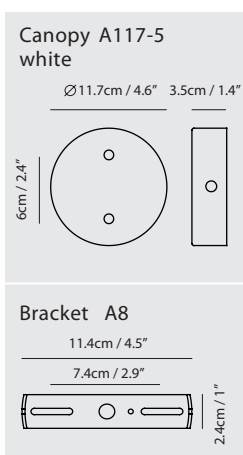

By Chen, Chao Cheng 陳昭成

matt opal + copper cap +  
matt white canopy

matt opal + sand gold cap +  
matt white canopy

matt opal + matt black cap + matt  
black canopy

Measurement : centimeter / inches

### Jojo LED Pendant

**Model**  
SLD-880

**Material**  
mouth-blown glass, steel

**Light Source**  
LED 8.2W 2700K CRI 95 554lm

**Weight**  
1.7kg / 3.8lb