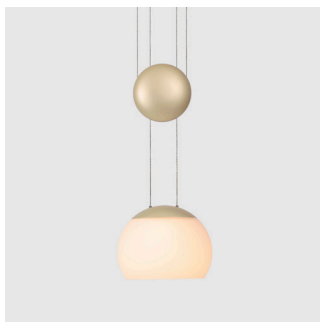

隨著溜溜球一上一下，心情彷彿也在這反覆之中獲得宣洩。JOJO 的平衡裝置，可以讓你隨時調整燈罩高度，伴著口吹玻璃滲透出溫暖光量，像音符般譜出每日的心情樂章。新版 LED 吊燈還原設計師於 1994 年設計初衷，上下兩抹圓潤象徵圓滿喜樂；藉由光氛，我們傳達對居家的真摯祝福。

With and a height-adjustable shade inspired by the movement of a Yo-Yo, the JoJo pendant is in a traditional shape with modern sensibilities. Lit with an LED bulb, the JoJo casts a gentle, calm illumination through the mouth-blown opal shade.

By Chen, Chao Cheng 陳昭成

matt opal + copper cap +  
matt white canopy

matt opal + sand gold cap +  
matt white canopy

matt opal + matt black cap + matt  
black canopy

Measurement : centimeter / inches

### Jojo LED Pendant

**Model**  
SLD-880

**Material**  
mouth-blown glass, steel

**Light Source**  
LED 8.2W 2700K CRI 95 554lm

**Weight**  
1.7kg / 3.8lb

#### Color

-  matt opal + copper cap +  
matt white canopy
-  matt opal + sand gold cap +  
matt white canopy
-  matt opal + matt black cap +  
matt black canopy