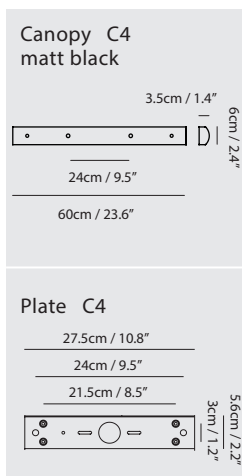

By Chen, Chao Cheng 陳昭成

matt opal + matt black

Measurement : centimeter / inches

Kazoku Pendant

Model
SG-323CTR4

Light Source
G9 4 x 5W LED 3000K

Driver
mouth-blown glass, steel

Weight
5.2kg / 11.5lb