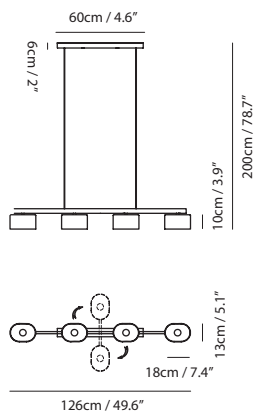

By Chen, Chao Cheng 陳昭成

matt opal + matt black

Measurement : centimeter / inches

Kazoku Pendant

Model
SG-323CTR4

Light Source
G9 4 x 5W LED 3000K

Driver
mouth-blown glass, steel

Weight
5.2kg / 11.5lb