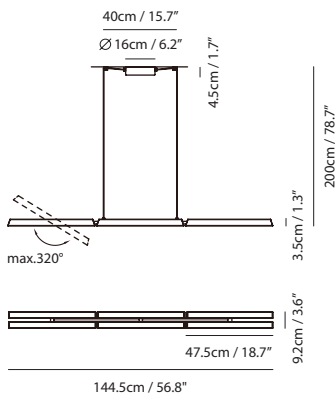

By Chang, Huan Rou 張幻柔

sand gold

matt black

Measurement : centimeter / inches

Konnect Pendant PL6 (matt black)

Model
SLD-3983PL6

Material
PC, steel

Light Source
LED 6 x 5.5W 3000K CRI98 1529lm