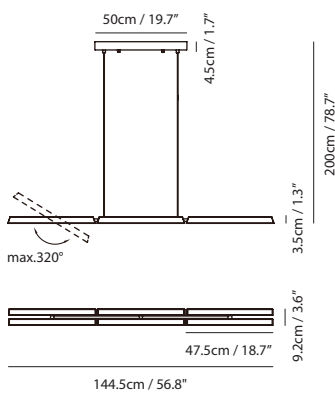

Konnect Pendant PL6 (sand gold)

Model
SLD-3983PL6-1

Material
PC, steel

Light Source
LED 6 x 5.5W 3000K CRI98 1529lm

Dimming
Triac

Weight
3kg / 5.5lb

Color
● sand gold + matt black canopy