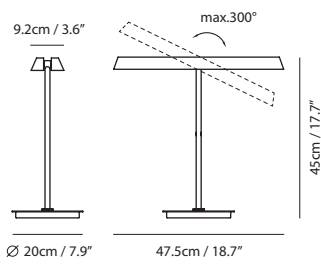

By Chang, Huan Rou 張幻柔

sand gold

matt black

Measurement : centimeter / inches

Konnect Table

Model
SLD-3983DTE

Material
PC, steel

Light Source
LED 2 x 6W 3000K CRI98 1320lm