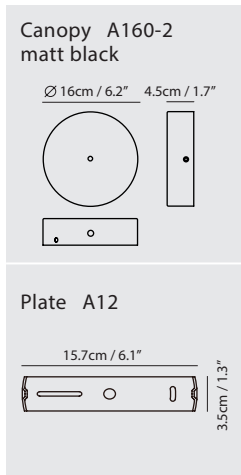

By Chang, Huan Rou 張幻柔

sand gold

matt black

Measurement : centimeter / inches

Konnect Pendant PL6 (matt black)

Model
SLD-3983PL6

Material
PC, steel

Light Source
LED 6 x 5.5W 3000K CRI98 1529lm