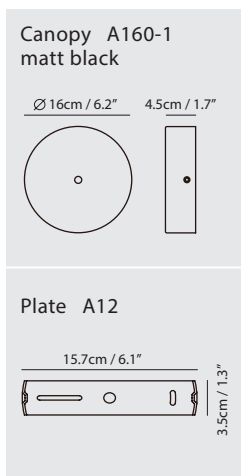

By Chang, Huan Rou 張幻柔

reddot winner 2023
lighting design

sand gold

matt black

Measurement : centimeter / inches

Konnect Pendant PV4

Model
SLD-3983PV4

Material
PC, steel

By Chang, Huan Rou 張幻柔

sand gold

matt black

Measurement : centimeter / inches

Konnect Pendant PL4

Model
SLD-3983PL4

Material
PC, steel

Light Source
LED 4 x 5.5W 3000K CRI98 1052lm