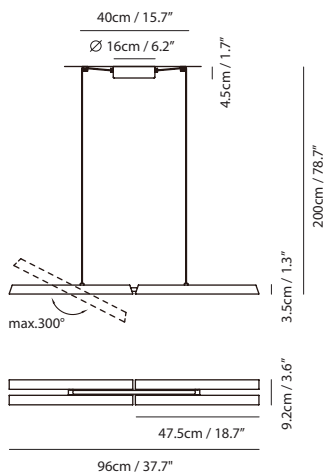

By Chang, Huan Rou 張幻柔

sand gold

matt black

Measurement : centimeter / inches

Konnect Pendant PL4

Model
SLD-3983PL4

Material
PC, steel

Light Source
LED 4 x 5.5W 3000K CRI98 1052lm