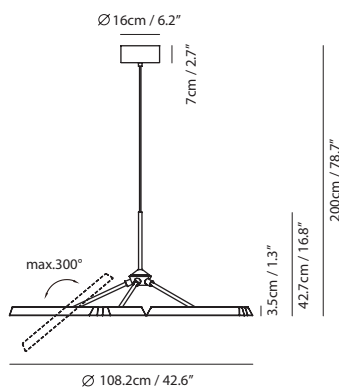

By Chang, Huan Rou 張幻柔

sand gold

matt black

Measurement : centimeter / inches

Konnect Pendant P10

Model
SLD-3983P10

Material
PC, steel

Light Source
LED 10 x 5W 3000K CRI98 5500lm