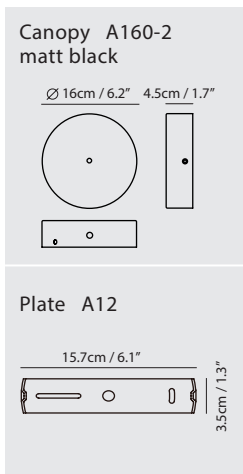

By Chang, Huan Rou 張幻柔

sand gold

matt black

Measurement : centimeter / inches

Konnect Pendant PL4

Model
SLD-3983PL4

Material
PC, steel

Light Source
LED 4 x 5.5W 3000K CRI98 1052lm