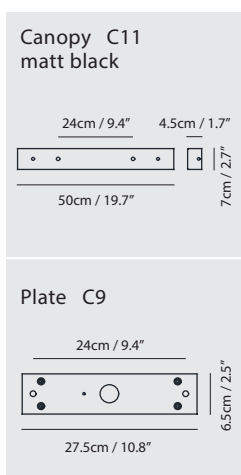

Konnect Pendant PL6 (sand gold)

Model
SLD-3983PL6-1

Material
PC, steel

Light Source
LED 6 x 5.5W 3000K CRI98 1529lm

Dimming
Triac

Weight
3kg / 5.5lb

Color
● sand gold + matt black canopy