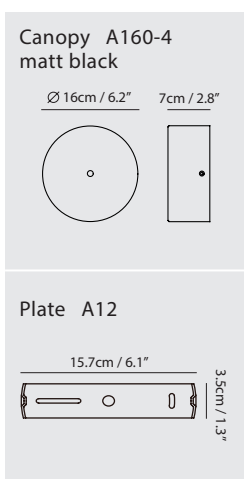

By Chang, Huan Rou 張幻柔

sand gold

matt black

Measurement : centimeter / inches

Konnect Pendant P10

Model
SLD-3983P10

Material
PC, steel

Light Source
LED 10 x 5W 3000K CRI98 5500lm