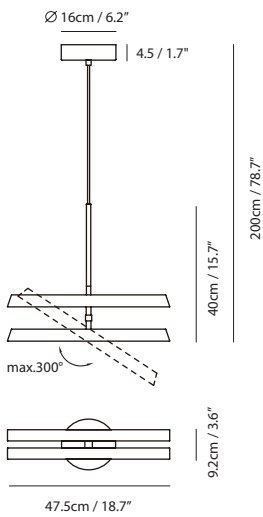

Konnect Pendant PV4

Model
SLD-3983PV4

Material
PC, steel

Light Source
LED 4 x 5.5W 3000K CRI98 949lm

Dimming
0-10V

Weight
1.8kg / 3.9lb

1. **Color**
2. sand gold + matt black canopy
   - matt black + matt black canopy