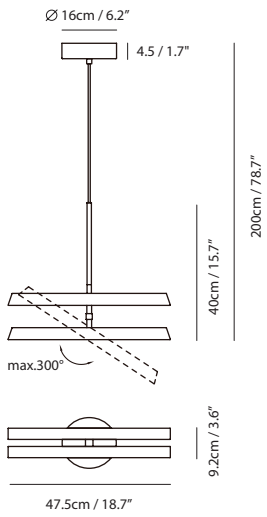

By Chang, Huan Rou 張幻柔

reddot winner 2023
lighting design

sand gold

matt black

Measurement : centimeter / inches

Konnect Pendant PV4

Model
SLD-3983PV4

Material
PC, steel

By Chang, Huan Rou 張幻柔

sand gold

matt black

Measurement : centimeter / inches

Konnect Pendant PL4

Model
SLD-3983PL4

Material
PC, steel

Light Source
LED 4 x 5.5W 3000K CRI98 1052lm

By Chang, Huan Rou 張幻柔

sand gold

matt black

Measurement : centimeter / inches

Canopy A160-4
matt black

$\varnothing 16\text{cm} / 6.2''$ $7\text{cm} / 2.8''$

Plate A12

$15.7\text{cm} / 6.1''$