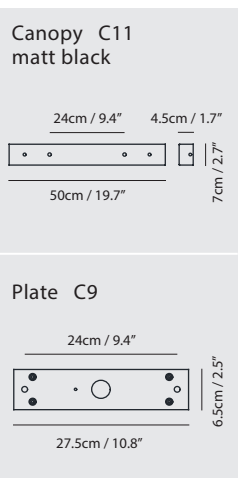

By Chang, Huan Rou 張幻柔

sand gold

matt black

Measurement : centimeter / inches

Konnect Pendant PL4

Model
SLD-3983PL4

Material
PC, steel

Light Source
LED 4 x 5.5W 3000K CRI98 1052lm

By Chang, Huan Rou 張幻柔

sand gold

matt black

Measurement : centimeter / inches

Canopy A160-4
matt black

$\varnothing 16\text{cm} / 6.2''$ $7\text{cm} / 2.8''$

Plate A12

$15.7\text{cm} / 6.1''$