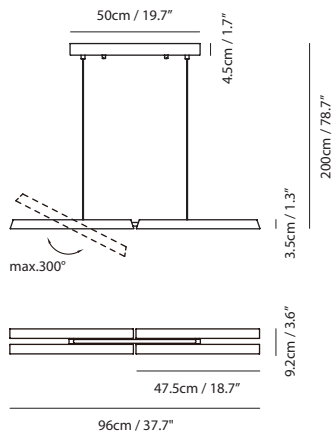

By Chang, Huan Rou 張幻柔

sand gold

matt black

Measurement : centimeter / inches

Konnect Pendant PL4

Model
SLD-3983PL4

Material
PC, steel

Light Source
LED 4 x 5.5W 3000K CRI98 1052lm