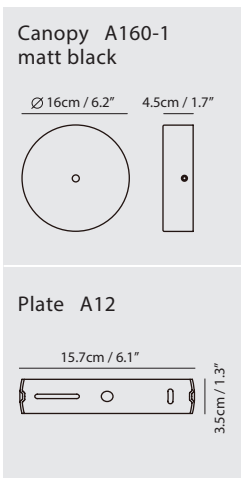

Konnect Pendant PV4

Model
SLD-3983PV4

Material
PC, steel

Light Source
LED 4 x 5.5W 3000K CRI98 949lm

Dimming
0-10V

Weight
1.8kg / 3.9lb

1. **Color**
2. sand gold + matt black canopy
   - matt black + matt black canopy