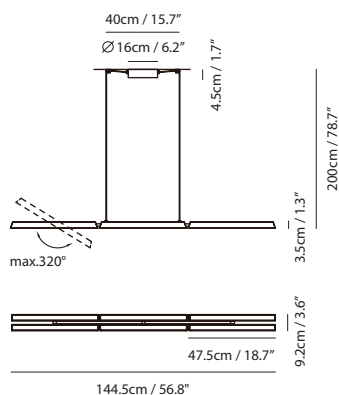

By Chang, Huan Rou 張幻柔

sand gold

matt black

Measurement : centimeter / inches

Konnect Pendant PL6 (matt black)

Model
SLD-3983PL6

Material
PC, steel

Light Source
LED 6 x 5.5W 3000K CRI98 1529lm

By Chang, Huan Rou 張幻柔

sand gold

matt black

Measurement : centimeter / inches

Canopy A160-4
matt black

$\varnothing 16\text{cm} / 6.2''$ $7\text{cm} / 2.8''$

Plate A12

$15.7\text{cm} / 6.1''$