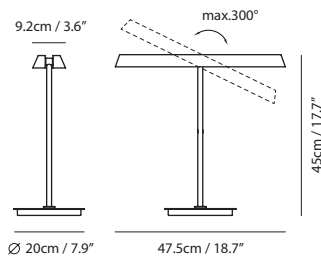

Konnect Table

Model
SLD-3983DTE

Material
PC, steel

Light Source
LED 2 x 6W 3000K CRI98 1320lm

Weight
1.7kg / 3.7lb

1. **Color**
2. sand gold
   - matt black