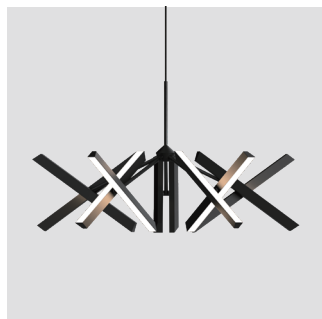

matt black

Measurement : centimeter / inches