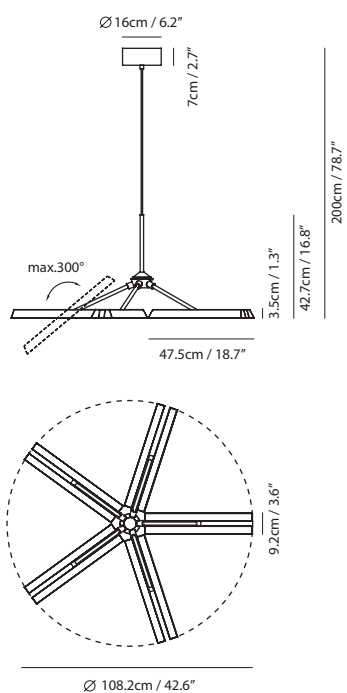

Canopy A160-4
matt black

Plate A12

$15.7\text{cm} / 6.1''$

Konnect Pendant P10

Model
SLD-3983P10

Material
PC, steel

Light Source
LED 10 x 5W 3000K CRI98 5500lm

Dimming
Triac

Weight
5kg / 11lb

Color

- sand gold + matt black canopy
- matt black + matt black canopy