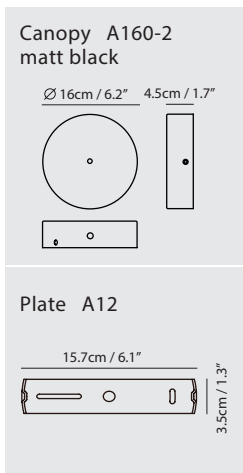

By Chang, Huan Rou 張幻柔

sand gold

matt black

Measurement : centimeter / inches

Konnect Pendant PL6 (matt black)

Model
SLD-3983PL6

Material
PC, steel

Light Source
LED 6 x 5.5W 3000K CRI98 1529lm

By Chang, Huan Rou 張幻柔

sand gold

matt black

Measurement : centimeter / inches

Canopy A160-4
matt black

$\varnothing 16\text{cm} / 6.2''$ $7\text{cm} / 2.8''$

Plate A12

$15.7\text{cm} / 6.1''$