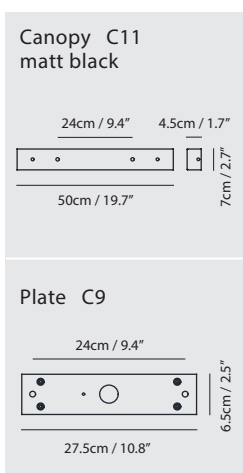

Konnect Pendant PL6 (sand gold)

Model
SLD-3983PL6-1

Material
PC, steel

Light Source
LED 6 x 5.5W 3000K CRI98 1529lm

Dimming
Triac

Weight
3kg / 6.6lb

Color
● sand gold + matt black canopy