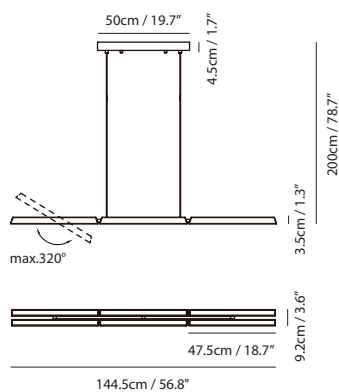

Konnect Pendant PL6 (sand gold)

Model
SLD-3983PL6-1

Material
PC, steel

Light Source
LED 6 x 5.5W 3000K CRI98 1529lm

Dimming
Triac

Weight
3kg / 6.6lb

Color
● sand gold + matt black canopy