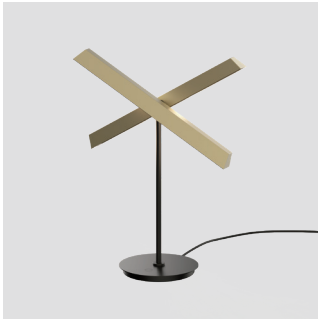

sand gold

Measurement : centimeter / inches

Konnect Table

Model
SLD-3983DTE

Material
PC, steel

Light Source
LED 2 x 6W 3000K CRI98 1320lm

Weight
1.7kg / 3.7lb

1. **Color**
2. sand gold
   - matt black