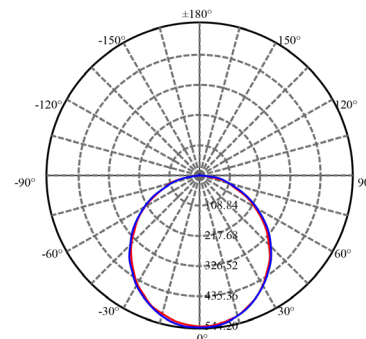

Measurement : centimeter / inches

Konnect Pendant PL6

Model
SLD-3983PL6-1

Material
PC, steel

Light Source
LED 6 x 5.5W 3000K CRI98 1529lm

Dimming
Triac

Weight
3kg / 6.6lb

Color
● sand gold + matt black canopy