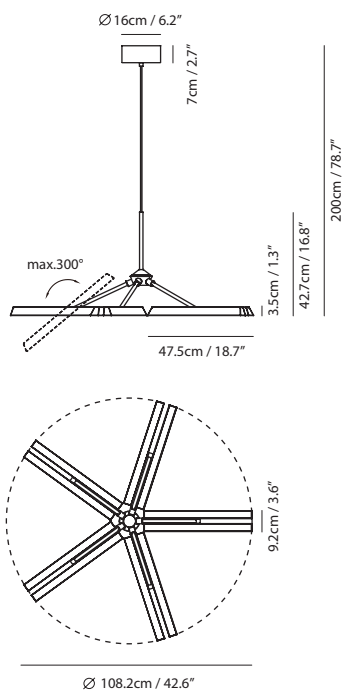

By Chang, Huan Rou 張幻柔

sand gold

matt black

Measurement : centimeter / inches

Konnect Pendant P10

Model
SLD-3983P10

Material
PC, steel

Light Source
LED 10 x 5W 3000K CRI98 5500lm