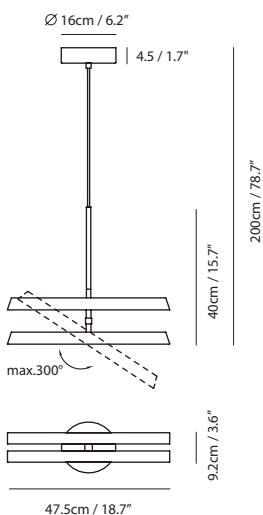

By Chang, Huan Rou 張幻柔

reddot winner 2023
lighting design

sand gold

matt black

Measurement : centimeter / inches

Konnect Pendant PV4

Model
SLD-3983PV4

Material
PC, steel

By Chang, Huan Rou 張幻柔

sand gold

matt black

Measurement : centimeter / inches

Konnect Pendant PL4

Model
SLD-3983PL4

Material
PC, steel

Light Source
LED 4 x 5.5W 3000K CRI98 1052lm