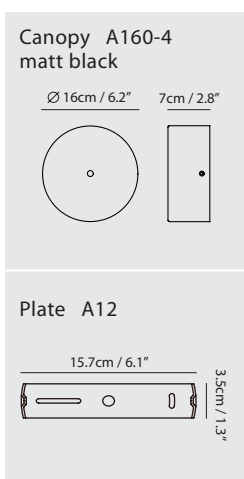

By Chang, Huan Rou 張幻柔

sand gold

matt black

Measurement : centimeter / inches

Konnect Pendant P10

Model
SLD-3983P10

Material
PC, steel

Light Source
LED 10 x 5W 3000K CRI98 5500lm