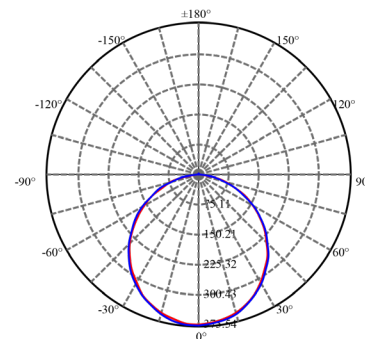

Measurement : centimeter / inches

Konnect Pendant PL4

Model
SLD-3983PL4

Material
PC, steel

Light Source
LED 4 x 5.5W 3000K CRI98 1052lm

Dimming
Triac

Weight
2.2kg / 4.8lb

1. **Color**
2. sand gold + matt black canopy
   - matt black + matt black canopy