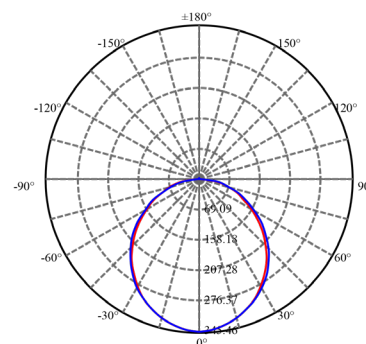

Measurement : centimeter / inches

Konnect Pendant PV4

Model
SLD-3983PV4

Material
PC, steel

Light Source
LED 4 x 5.5W 3000K CRI98 949lm

Dimming
0-10V

Weight
1.8kg / 3.9lb

Color

- sand gold + matt black canopy
- matt black + matt black canopy