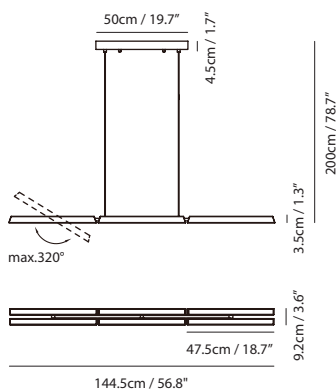

By Chang, Huan Rou 張幻柔

sand gold

matt black

Measurement : centimeter / inches

Konnect Pendant PL6

Model
SLD-3983PL6-1

Material
PC, steel

Light Source
LED 6 x 5.5W 3000K CRI98 1529lm