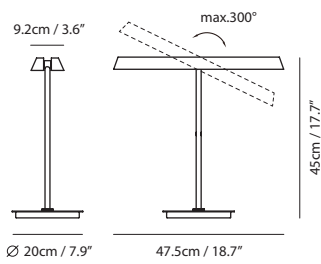

By Chang, Huan Rou 張幻柔

sand gold

matt black

Measurement : centimeter / inches

Konnect Table

Model
SLD-3983DTE

Material
PC, steel

Light Source
LED 2 x 6W 3000K CRI98 1320lm