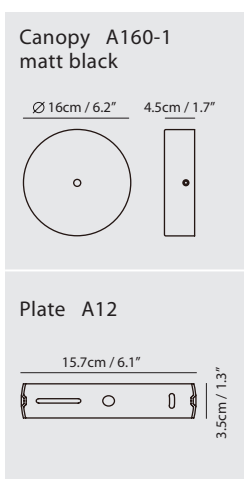

By Chang, Huan Rou 張幻柔

reddot winner 2023
lighting design

sand gold

matt black

Measurement : centimeter / inches

Konnect Pendant PV4

Model
SLD-3983PV4

Material
PC, steel

By Chang, Huan Rou 張幻柔

sand gold

matt black

Measurement : centimeter / inches

Konnect Pendant PL4

Model
SLD-3983PL4

Material
PC, steel

Light Source
LED 4 x 5.5W 3000K CRI98 1052lm