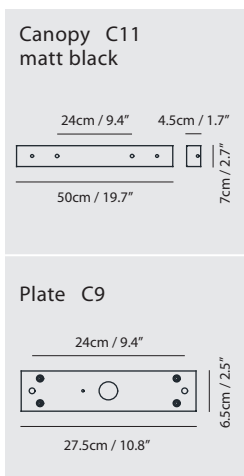

By Chang, Huan Rou 張幻柔

sand gold

matt black

Measurement : centimeter / inches

Konnect Pendant PL4

Model
SLD-3983PL4

Material
PC, steel

Light Source
LED 4 x 5.5W 3000K CRI98 1052lm