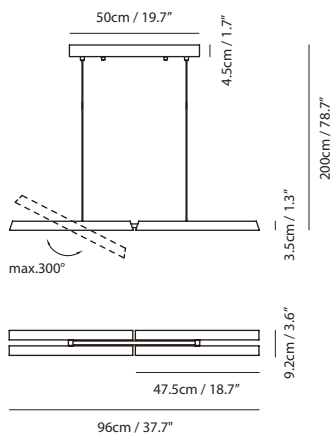

By Chang, Huan Rou 張幻柔

sand gold

matt black

Measurement : centimeter / inches

Konnect Pendant PL4

Model
SLD-3983PL4

Material
PC, steel

Light Source
LED 4 x 5.5W 3000K CRI98 1052lm