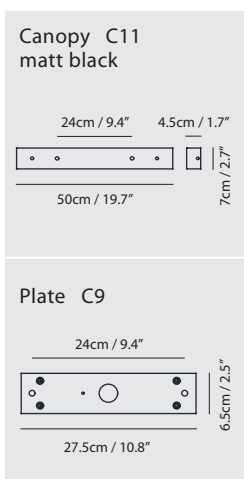

By Chang, Huan Rou 張幻柔

sand gold

matt black

Measurement : centimeter / inches

Konnect Pendant PL6

Model
SLD-3983PL6-1

Material
PC, steel

Light Source
LED 6 x 5.5W 3000K CRI98 1529lm