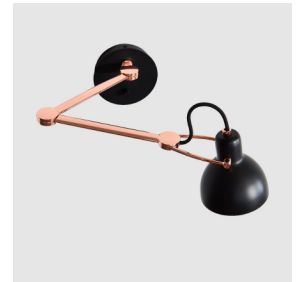

Laito 是日文的「光明」之意，LAITO MINI 外型汲取傳統銀行燈的燈罩造型與結構，歌頌復古典雅，並以俐落的線條，刻畫出更符合都市低調樂活的性格，搭配可任意轉動的魚骨結構，「光」，循著現代復古美學，走入精巧簡約生活中。

『生活就該不斷地動來動去。』近年來運動已不僅是口號，更是顯現個人的生命態度。主張運動樂活的設計師將「動」的因子注入設計，結合 SEED 兩大獨家「fish-bone」與「SCA 結構」(Slim Co-Axial arm)，壁燈從頭到尾皆能調整，不僅適合作為床頭、沙發用途，工作室或是做菜檯的照明任務，都可優雅地在轉動間演繹獨特實用的空間美學。

The smallest Laito in the series, the mini wall lamp has inherited the classic streamlined look and flexible functionality of its larger counterparts.

It offers two types to choose. The mini WL version is with an adjustable arm and shade the wall mounted lamp can be perfectly positioned for your task at hand. As with the rest of the LAITO series aesthetic is never compromised by function.

By Chen, Chao Cheng 陳昭成

copper

sand gold

matt black

matt black shade + copper tube

Measurement : centimeter / inches

Laito Mini Wall

Model
SQ-793MWR-1

Material
steel

Light Source
E14 1 x 6W LED 2700/3000K

Weight
0.5kg / 1.1lb

Color

- copper
- sand gold
- matt black

Laito Mini Wall L

Model
SQ-793MWA

Material
steel