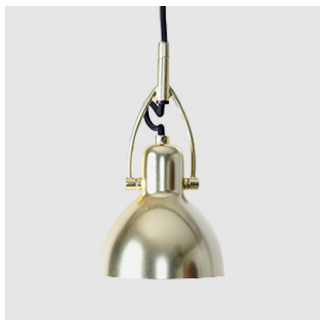

Laito 是日文的「光明」之意，LAITO MINI 外型汲取傳統銀行燈的燈罩造型與結構，歌頌復古典雅，並以俐落的線條，刻畫出更符合都市低調樂活的性格，搭配可任意轉動的魚骨結構，「光」，循著現代復古美學，走入精巧簡約生活中。

『生活就該不斷地動來動去。』近年來運動已不僅是口號，更是顯現個人的生命態度。主張運動樂活的設計師將「動」的因子注入設計，結合 SEED 兩大獨家「fish-bone」與「SCA 結構」(Slim Co-Axial arm)，壁燈從頭到尾皆能調整，不僅適合作為床頭、沙發用途，工作室或是做菜檯的照明任務，都可優雅地在轉動間演繹獨特實用的空間美學。

The smallest Laito in the series, the mini wall lamp has inherited the classic streamlined look and flexible functionality of its larger counterparts.

It offers two types to choose. The mini WL version is with an adjustable arm and shade the wall mounted lamp can be perfectly positioned for your task at hand. As with the rest of the LAITO series aesthetic is never compromised by function.

Light Source
E14 1 x 6W LED 2700/3000K

Weight
1.1kg / 2.4lb

Color

- matt black shade + copper tube

copper

sand gold

Measurement : centimeter / inches

Laito Mini Pendant

Model
SQ-793MP

Material
steel

Light Source
E14 1 x 4W LED 3000K

Weight
0.5kg / 1.1lb

Color
● sand gold
● copper