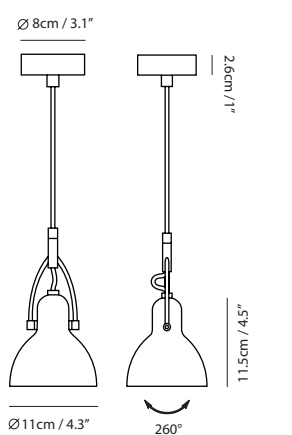

Material
steel

Light Source
E14 1 x 6W LED 2700/3000K

Weight
0.5kg / 1.1lb

Color

- copper
- sand gold
- matt black

Laito Mini Wall L

Model
SQ-793MWA

Material
steel

Light Source
E14 1 x 6W LED 2700/3000K

Weight
1.1kg / 2.4lb

Color

- matt black shade + copper tube

copper

sand gold

Measurement : centimeter / inches

Laito Mini Pendant