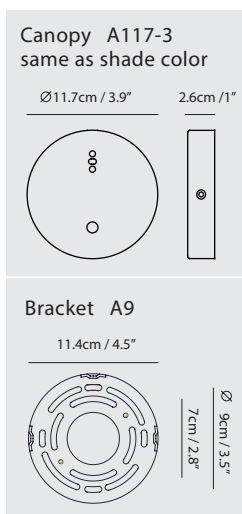

By Chen, Chao Cheng 陳昭成

copper

sand gold

matt black

matt black shade + copper tube

Measurement : centimeter / inches

Laito Mini Wall

Model
SQ-793MWR-1

Material
steel

Light Source
E14 1 x 6W LED 2700/3000K

Weight
0.5kg / 1.1lb

Color

- copper
- sand gold
- matt black

Laito Mini Wall L

Model
SQ-793MWA

Material
steel

Light Source
E14 1 x 6W LED 2700/3000K

Weight
1.1kg / 2.4lb

Color

- matt black shade + copper tube

copper

sand gold

Measurement : centimeter / inches

Laito Mini Pendant