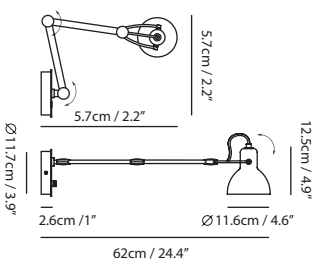

The smallest Laito in the series, the mini wall lamp has inherited the classic streamlined look and flexible functionality of its larger counterparts.

It offers two types to choose. The mini WL version is with an adjustable arm and shade the wall mounted lamp can be perfectly positioned for your task at hand. As with the rest of the LAITO series aesthetic is never compromised by function.

By Chen, Chao Cheng 陳昭成

copper

sand gold

matt black

matt black shade + copper tube

Measurement : centimeter / inches

Laito Mini Wall

Model
SQ-793MWR-1

Material
steel

Light Source
E14 1 x 6W LED 2700/3000K

Weight
0.5kg / 1.1lb

Color

- copper
- sand gold
- matt black

Laito Mini Wall L

Model
SQ-793MWA

Material
steel

Light Source
E14 1 x 6W LED 2700/3000K

Weight
1.1kg / 2.4lb

Color

- matt black shade + copper tube

copper

sand gold

Measurement : centimeter / inches

Laito Mini Pendant