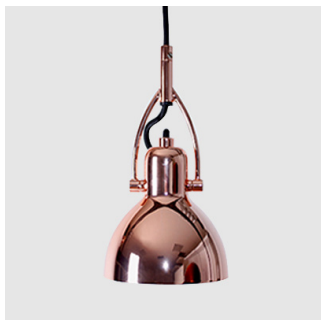

Laito 是日文的「光明」之意，LAITO MINI 外型汲取傳統銀行燈的燈罩造型與結構，歌頌復古典雅，並以俐落的線條，刻畫出更符合都市低調樂活的性格，搭配可任意轉動的魚骨結構，「光」，循著現代復古美學，走入精巧簡約生活中。

『生活就該不斷地動來動去。』近年來運動已不僅是口號，更是顯現個人的生命態度。主張運動樂活的設計師將「動」的因子注入設計，結合 SEED 兩大獨家「fish-bone」與「SCA 結構」(Slim Co-Axial arm)，壁燈從頭到尾皆能調整，不僅適合作為床頭、沙發用途，工作室或是做菜檯的照明任務，都可優雅地在轉動間演繹獨特實用的空間美學。

The smallest Laito in the series, the mini wall lamp has inherited the classic streamlined look and flexible functionality of its larger counterparts.

It offers two types to choose. The mini WL version is with an adjustable arm and shade the wall mounted lamp can be perfectly positioned for your task at hand. As with the rest of the LAITO series aesthetic is never compromised by function.

Material
steel

Light Source
E14 1 x 6W LED 2700/3000K

Weight
0.5kg / 1.1lb

Color

- copper
- sand gold
- matt black

Laito Mini Wall L

Model
SQ-793MWA

Material
steel

Light Source
E14 1 x 6W LED 2700/3000K

Weight
1.1kg / 2.4lb

Color

- matt black shade + copper tube

copper

sand gold

Measurement : centimeter / inches

Laito Mini Pendant