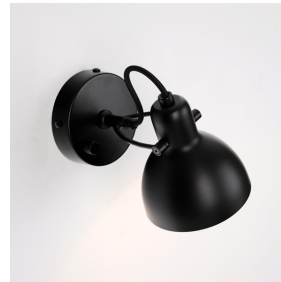

Laito 是日文的「光明」之意，LAITO MINI 外型汲取傳統銀行燈的燈罩造型與結構，歌頌復古典雅，並以俐落的線條，刻畫出更符合都市低調樂活的性格，搭配可任意轉動的魚骨結構，「光」，循著現代復古美學，走入精巧簡約生活中。

『生活就該不斷地動來動去。』近年來運動已不僅是口號，更是顯現個人的生命態度。主張運動樂活的設計師將「動」的因子注入設計，結合 SEED 兩大獨家「fish-bone」與「SCA 結構」(Slim Co-Axial arm)，壁燈從頭到尾皆能調整，不僅適合作為床頭、沙發用途，工作室或是做菜檯的照明任務，都可優雅地在轉動間演繹獨特實用的空間美學。

The smallest Laito in the series, the mini wall lamp has inherited the classic streamlined look and flexible functionality of its larger counterparts.

It offers two types to choose. The mini WL version is with an adjustable arm and shade the wall mounted lamp can be perfectly positioned for your task at hand. As with the rest of the LAITO series aesthetic is never compromised by function.

By Chen, Chao Cheng 陳昭成

copper

sand gold

matt black

matt black shade + copper tube

Measurement : centimeter / inches

Laito Mini Wall

Model
SQ-793MWR-1

Material
steel

Light Source
E14 1 x 6W LED 2700/3000K

Weight
0.5kg / 1.1lb

Color

- copper
- sand gold
- matt black

Laito Mini Wall L

Model
SQ-793MWA

Material
steel