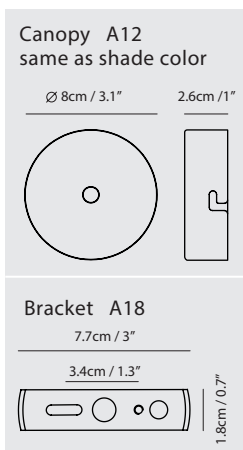

Material
steel

Light Source
E14 1 x 6W LED 2700/3000K

Weight
0.5kg / 1.1lb

Color

- copper
- sand gold
- matt black

Laito Mini Wall L

Model
SQ-793MWA

Material
steel

Light Source
E14 1 x 6W LED 2700/3000K

Weight
1.1kg / 2.4lb

Color

- matt black shade + copper tube

copper

sand gold

Measurement : centimeter / inches

Laito Mini Pendant