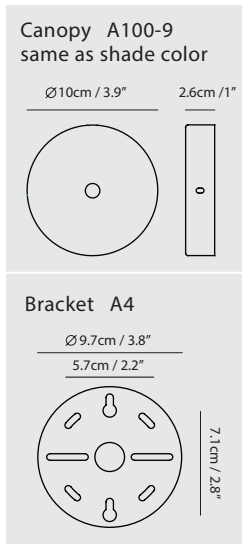

By Chen, Chao Cheng 陳昭成

copper

sand gold

matt black

matt black shade + copper tube

Measurement : centimeter / inches

Laito Mini Wall

Model
SQ-793MWR-1

Material
steel

Light Source
E14 1 x 6W LED 2700/3000K

Weight
0.5kg / 1.1lb

Color

- copper
- sand gold
- matt black

Laito Mini Wall L

Model
SQ-793MWA

Material
steel

Light Source
E14 1 x 6W LED 2700/3000K

Weight
1.1kg / 2.4lb

Color

- matt black shade + copper tube

copper

sand gold

Measurement : centimeter / inches

Laito Mini Pendant