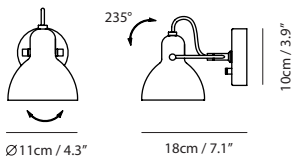

By Chen, Chao Cheng 陳昭成

copper

sand gold

matt black

matt black shade + copper tube

Measurement : centimeter / inches

Laito Mini Wall

Model
SQ-793MWR-1

Material
steel

Light Source
E14 1 x 6W LED 2700/3000K

Weight
0.5kg / 1.1lb

Color

- copper
- sand gold
- matt black

Laito Mini Wall L

Model
SQ-793MWA

Material
steel