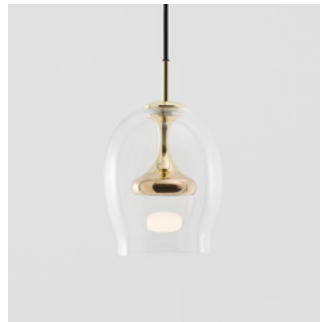

copper

shiny brass

Measurement : centimeter / inches

**Moai Pendant L**

**Model**  
SLD-304P

**Material**  
mouth-blown glass, aluminum

**Light Source**  
LED 13W 3000K CRI 90 700lm

**Feature**  
Mouth-blown glass

**Driver**  
Built-in dimmable driver

**Weight**  
3.5kg / 7.7lb

**Color**  
● copper  
● shiny brass

**Moai Pendant XL**

**Model**  
SLD-3239P

**Material**  
mouth-blown glass, aluminum

**Light Source**  
LED 16W 3000K CRI 90 864lm

**Feature**  
Mouth-blown glass

**Driver**  
Built-in dimmable driver

**Weight**  
4.7kg / 10.4lb

**Color**  
● copper  
● shiny brass