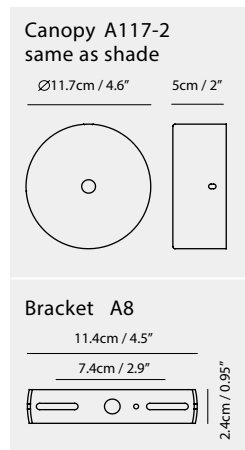

copper

shiny brass

Measurement : centimeter / inches

**Moai Pendant L**

**Model**  
SLD-304P

**Material**  
mouth-blown glass, aluminum

**Light Source**  
LED 13W 3000K CRI 90 700lm

**Feature**  
Mouth-blown glass

**Driver**  
Built-in dimmable driver

**Weight**  
3.5kg / 7.7lb

**Color**  
● copper  
● shiny brass

**Moai Pendant XL**

**Model**  
SLD-3239P

**Material**  
mouth-blown glass, aluminum

**Light Source**  
LED 16W 3000K CRI 90 864lm

**Feature**  
Mouth-blown glass

**Driver**  
Built-in dimmable driver

**Weight**  
4.7kg / 10.4lb

**Color**  
● copper  
● shiny brass