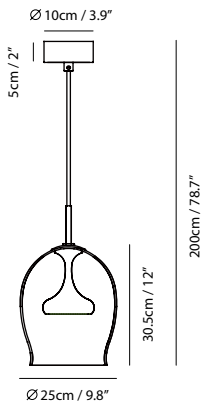

copper

shiny brass

Measurement : centimeter / inches

**Moai Pendant L**

**Model**  
SLD-304P

**Material**  
mouth-blown glass, aluminum

**Light Source**  
LED 13W 3000K CRI 90 700lm

**Feature**  
Mouth-blown glass

**Driver**  
Built-in dimmable driver

**Weight**  
3.5kg / 7.7lb

**Color**  
● copper  
● shiny brass

**Moai Pendant XL**

**Model**  
SLD-3239P

**Material**  
mouth-blown glass, aluminum

**Light Source**  
LED 16W 3000K CRI 90 864lm

**Feature**  
Mouth-blown glass

**Driver**  
Built-in dimmable driver

**Weight**  
4.7kg / 10.4lb

**Color**  
● copper  
● shiny brass