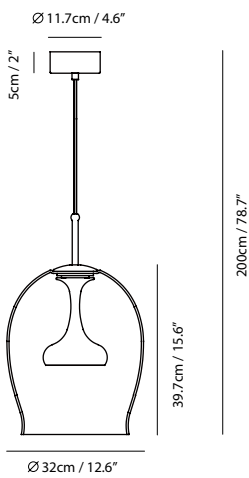

copper

shiny brass

Measurement : centimeter / inches

**Moai Pendant L**

**Model**  
SLD-304P

**Material**  
mouth-blown glass, aluminum

**Light Source**  
LED 13W 3000K CRI 90 700lm

**Feature**  
Mouth-blown glass

**Driver**  
Built-in dimmable driver

**Weight**  
3.5kg / 7.7lb

**Color**  
● copper  
● shiny brass

**Moai Pendant XL**

**Model**  
SLD-3239P

**Material**  
mouth-blown glass, aluminum

**Light Source**  
LED 16W 3000K CRI 90 864lm

**Feature**  
Mouth-blown glass

**Driver**  
Built-in dimmable driver

**Weight**  
4.7kg / 10.4lb

**Color**  
● copper  
● shiny brass