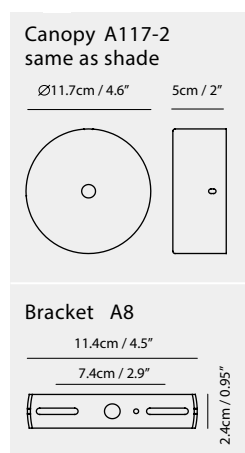

copper

shiny brass

Measurement : centimeter / inches

**Moai Pendant L**

**Model**  
SLD-304P

**Material**  
mouth-blown glass, aluminum

**Light Source**  
LED 13W 3000K CRI 90 700lm

**Feature**  
Mouth-blown glass

**Driver**  
Built-in dimmable driver

**Weight**  
3.5kg / 7.7lb

**Color**  
● copper  
● shiny brass

**Moai Pendant XL**

**Model**  
SLD-3239P

**Material**  
mouth-blown glass, aluminum

**Light Source**  
LED 16W 3000K CRI 90 864lm

**Feature**  
Mouth-blown glass

**Driver**  
Built-in dimmable driver

**Weight**  
4.7kg / 10.4lb

**Color**  
● copper  
● shiny brass