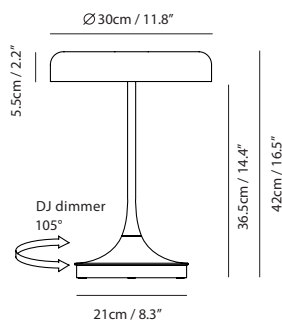

By Chen, Chao Cheng 陳昭成

shiny black

Measurement : centimeter / inches

**Mr. DJ Table****Model**
SLD-6300MDJ**Material**
PMMA , genuien brass, steel**Light Source**
LED 18W CRI 90 2700K 1900lm**Feature**
DJ dimmer**Weight**
3.8kg / 8.4lb**Color**
 shiny black