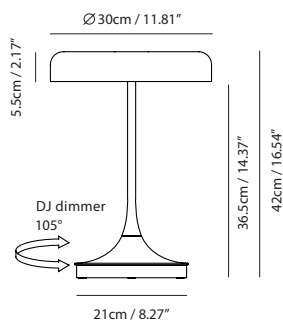

By Chen, Chao Cheng 陳昭成

shiny black

Measurement : centimeter / inches

**Mr. DJ Table****Model**  
SLD-6300MDJ**Material**  
PMMA , genuien brass, steel**Light Source**  
LED 18W CRI 90 2700K 1900lm**Feature**  
DJ dimmer**Weight**  
3.8kg / 8.38lb**Color**  
● shiny black