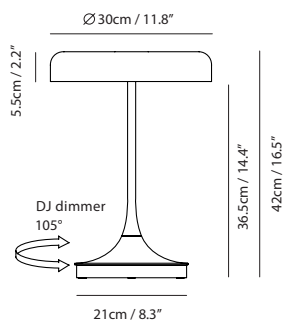

By Chen, Chao Cheng 陳昭成

shiny black

Measurement : centimeter / inches

**Mr. DJ Table****Model**
SLD-6300MDJ**Material**
PMMA , genuien brass, steel**Light Source**
LED 18W CRI 90 2700K 1900lm**Feature**
DJ dimmer**Weight**
3.8kg / 8.4lb**Color**
● shiny black