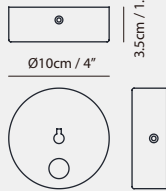

By Li, Hui Lun 李慧倫

sand gold + matt black

matt black

copper + matt black

Measurement : centimeter / inches

Canopy A100-14  
matt black

Bracket A4

**OLO Φ Wall**

**Model**  
SLD-130WATE

**Material**  
steel, PP

**Light Source**  
LED 8W 3000K CRI 90 415lm

**Feature**  
Touch dimmer switch

**Weight**  
0.8kg / 1.8lb

**Color**

-  sand gold + matt black
-  copper + matt black