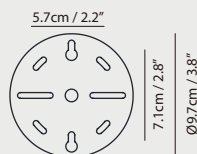

By Li, Hui Lun 李慧倫

sand gold + matt black

matt black

copper + matt black

Measurement : centimeter / inches

Canopy A100-14  
matt black

Bracket A4

**OLO Φ Wall**

**Model**  
SLD-130WATE

**Material**  
steel, PP

**Light Source**  
LED 8W 3000K CRI 90 415lm

**Feature**  
Touch dimmer switch

**Weight**  
0.8kg / 1.8lb

**Color**

-  sand gold + matt black
-  copper + matt black

Canopy A100-3  
matt black

Bracket A3

**OLO Φ Ceiling**

**Model**  
SLD-130CW

**Material**  
steel, PP

**Light Source**  
LED 8W 3000K CRI 90 415lm

**Feature**  
Touch dimmer switch  
(Triac dimming)

**Weight**  
0.8kg / 1.8lb