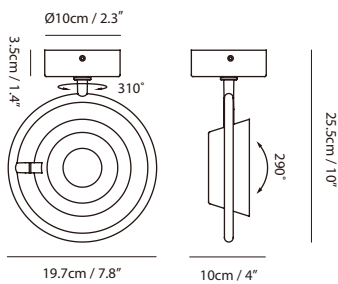

By Li, Hui Lun 李慧倫

sand gold + matt black

matt black

copper + matt black

Measurement : centimeter / inches

Canopy A100-14  
matt black

Bracket A4

**OLO Φ Wall**

**Model**  
SLD-130WATE

**Material**  
steel, PP

**Light Source**  
LED 8W 3000K CRI 90 415lm

**Feature**  
Touch dimmer switch

**Weight**  
0.8kg / 1.8lb

**Color**

-  sand gold + matt black
-  copper + matt black

Canopy A100-3  
matt black

Bracket A3

**OLO Φ Ceiling**

**Model**  
SLD-130CW

**Material**  
steel, PP

**Light Source**  
LED 8W 3000K CRI 90 415lm

**Feature**  
Touch dimmer switch  
(Triac dimming)

**Weight**  
0.8kg / 1.8lb