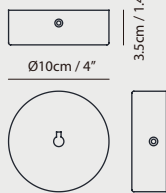

By Li, Hui Lun 李慧倫

sand gold + matt black

matt black

copper + matt black

Measurement : centimeter / inches

Canopy A100-14  
matt black

Bracket A4

**OLO Φ Wall**

**Model**  
SLD-130WATE

**Material**  
steel, PP

**Light Source**  
LED 8W 3000K CRI 90 415lm

**Feature**  
Touch dimmer switch

**Weight**  
0.8kg / 1.8lb

**Color**

-  sand gold + matt black
-  copper + matt black

Canopy A100-3  
matt black

Bracket A3

**OLO Φ Ceiling**

**Model**  
SLD-130CW

**Material**  
steel, PP

**Light Source**  
LED 8W 3000K CRI 90 415lm

**Feature**  
Touch dimmer switch  
(Triac dimming)

**Weight**  
0.8kg / 1.8lb