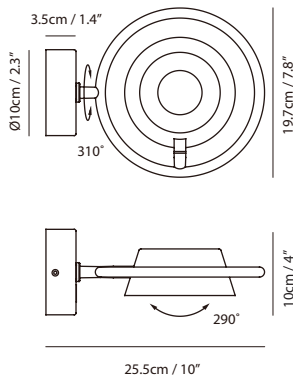

OLO 光氛符碼添加新元素「直徑符號  $\Phi$ 」，直觀地以符號外形表露其縱向仰俯、橫向擺首的翻轉特色，展現面面俱到的全方位光向。細緻出色的環狀與 U 型框，一如美麗天體的土星環，溫柔圈圍著漂浮迴旋的發光主體，且聽 OLO  $\Phi$  為人們輕柔吟唱屬於光的詠嘆調。

OLO  $\Phi$  infused the diameter symbol  $\Phi$  into basic elements of circle and line. The wall/ceiling lamp impressively covers every object in need with an omnidirectional light rotation, which can be tilted vertically as well as horizontally. With the finely welded frame of round and U-bend, it looks like Saturn ring embraces the floating and flipping lamps in its arms that served us sufficient warm light as a soft aria.

By Li, Hui Lun 李慧倫

sand gold + matt black

matt black

copper + matt black

Measurement : centimeter / inches

Canopy A100-14  
matt black

Bracket A4

**OLO Φ Wall**

**Model**  
SLD-130WATE

**Material**  
steel, PP

**Light Source**  
LED 8W 3000K CRI 90 415lm

**Feature**  
Touch dimmer switch

**Weight**  
0.8kg / 1.8lb

**Color**

-  sand gold + matt black
-  copper + matt black

Canopy A100-3  
matt black

Bracket A3

**OLO Φ Ceiling**

**Model**  
SLD-130CW

**Material**  
steel, PP

**Light Source**  
LED 8W 3000K CRI 90 415lm

**Feature**  
Touch dimmer switch  
(Triac dimming)

**Weight**  
0.8kg / 1.8lb