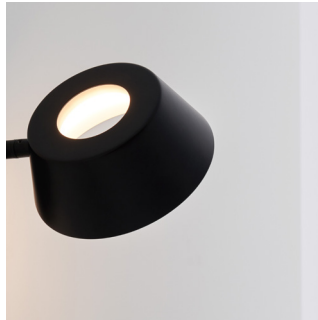

OLO 光氛符碼添加新元素「直徑符號  $\Phi$ 」，直觀地以符號外形表露其縱向仰俯、橫向擺首的翻轉特色，展現面面俱到的全方位光向。細緻出色的環狀與 U 型框，一如美麗天體的土星環，溫柔圈圍著漂浮迴旋的發光主體，且聽 OLO  $\Phi$  為人們輕柔吟唱屬於光的詠嘆調。

OLO  $\Phi$  infused the diameter symbol  $\Phi$  into basic elements of circle and line. The wall/ceiling lamp impressively covers every object in need with an omnidirectional light rotation, which can be tilted vertically as well as horizontally. With the finely welded frame of round and U-bend, it looks like Saturn ring embraces the floating and flipping lamps in its arms that served us sufficient warm light as a soft aria.

By Li, Hui Lun 李慧倫

sand gold + matt black

matt black

copper + matt black

Measurement : centimeter / inches

Canopy A100-14  
matt black

Bracket A4

**OLO Φ Wall**

**Model**  
SLD-130WATE

**Material**  
steel, PP

**Light Source**  
LED 8W 3000K CRI 90 415lm

**Feature**  
Touch dimmer switch

**Weight**  
0.8kg / 1.8lb

**Color**

-  sand gold + matt black
-  copper + matt black

Canopy A100-3  
matt black

Bracket A3

**OLO Φ Ceiling**

**Model**  
SLD-130CW

**Material**  
steel, PP

**Light Source**  
LED 8W 3000K CRI 90 415lm

**Feature**  
Touch dimmer switch  
(Triac dimming)

**Weight**  
0.8kg / 1.8lb