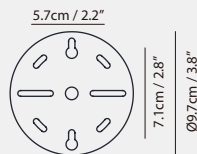

By Li, Hui Lun 李慧倫

sand gold + matt black

matt black

copper + matt black

Measurement : centimeter / inches

Canopy A100-14  
matt black

Bracket A4

**OLO Φ Wall**

**Model**  
SLD-130WATE

**Material**  
steel, PP

**Light Source**  
LED 8W 3000K CRI 90 415lm

**Feature**  
Touch dimmer switch

**Weight**  
0.8kg / 1.8lb

**Color**

-  sand gold + matt black
-  copper + matt black