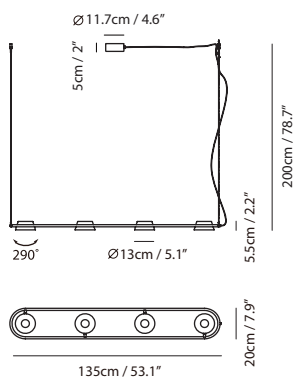

By Li, Hui Lun 李慧倫

sand gold + matt black

matt black

Measurement : centimeter / inches

OLO Φ Pendant PL4

Model
SLD-130PL4

Material
steel, PP

Light Source
LED 4 x 6.5W 3000K CRI90 1650lm