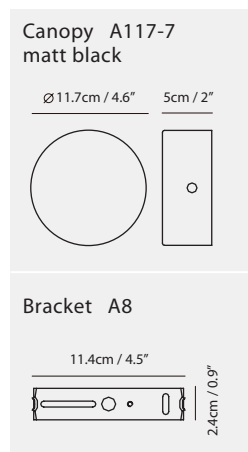

OLO 光氛符碼添加新元素「直徑符號 Φ 」，直觀地以符號外形表露其縱向仰俯、橫向擺首的翻轉特色，展現面面俱到的全方位光向。細緻出色的環狀與 U 型框，一如美麗天體的土星環，溫柔圈圍著漂浮迴旋的發光主體，且聽 OLO Φ 為人們輕柔吟唱屬於光的詠嘆調。

OLO Φ infused the diameter symbol Φ into basic elements of circle and line. The wall/ceiling lamp impressively covers every object in need with an omnidirectional light rotation, which can be tilted vertically as well as horizontally. With the finely welded frame of round and U-bend, it looks like Saturn ring embraces the floating and flipping lamps in its arms that served us sufficient warm light as a soft aria.

By Li, Hui Lun 李慧倫

sand gold + matt black

matt black

Measurement : centimeter / inches

OLO Φ Pendant PL4

Model
SLD-130PL4

Material
steel, PP

Light Source
LED 4 x 6.5W 3000K CRI90 1650lm