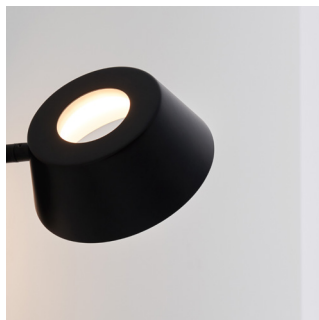

OLO 光氛符碼添加新元素「直徑符號 Φ 」，直觀地以符號外形表露其縱向仰俯、橫向擺首的翻轉特色，展現面面俱到的全方位光向。細緻出色的環狀與 U 型框，一如美麗天體的土星環，溫柔圈圍著漂浮迴旋的發光主體，且聽 OLO Φ 為人們輕柔吟唱屬於光的詠嘆調。

OLO Φ infused the diameter symbol Φ into basic elements of circle and line. The wall/ceiling lamp impressively covers every object in need with an omnidirectional light rotation, which can be tilted vertically as well as horizontally. With the finely welded frame of round and U-bend, it looks like Saturn ring embraces the floating and flipping lamps in its arms that served us sufficient warm light as a soft aria.

By Li, Hui Lun 李慧倫

sand gold + matt black

matt black

Measurement : centimeter / inches

OLO Φ Pendant PL4

Model
SLD-130PL4

Material
steel, PP

Light Source
LED 4 x 6.5W 3000K CRI90 1650lm

Feature
Built-in dimmable driver

Weight
2.9kg / 6.4lb

Color

 sand gold + matt black
 matt black