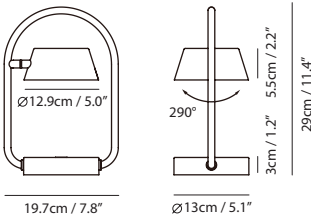

By Li, Hui Lun 李慧倫

sand gold + matt black

shiny black + matt black

coral orange + matt black

olive green + sand gold

Measurement : centimeter / inches

OLO Φ Portable

Model
SLD-130DC