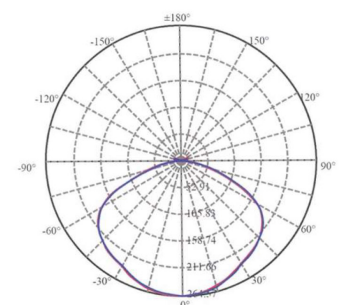

Model
SLD-132P

Material
steel, PP

Light Source
LED 14W CRI 90 3000K 938lm

Feature
built-in dimmable driver

Weight
1.1kg / 2.4lb

- Color**
- matt black
 - sand gold
 - oatmeal
 - pearl cocoa
 - coral orange