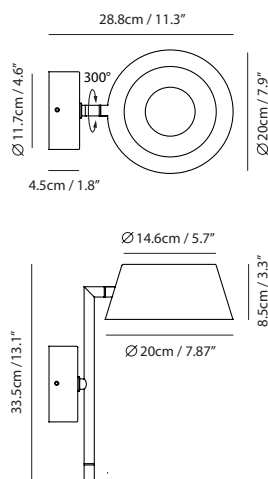

By Li, Hui Lun 李慧倫

shiny black + matt black

sand gold + matt black

pearl cocoa + matt black

Measurement : centimeter / inches

OLO XL Wall WU

Model
SLD-132WUTE

Material
steel, PP