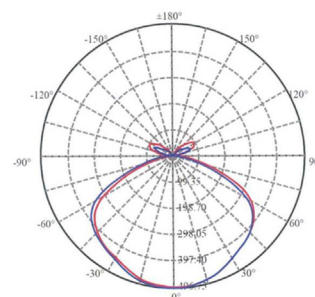

Measurement : centimeter / inches

OLO XL Pendant P2

Model
SLD-132P2

Material
steel, PP

Light Source
LED 2 x 14W CRI 90 3000K 1960lm

Feature
built-in dimmable driver

Weight
2.3kg / 5.1lb

Color

- matt black
- sand gold + matt black
- pearl cocoa + matt black