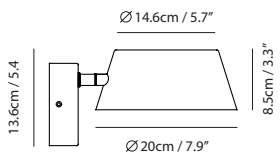

By Li, Hui Lun 李慧倫

matt black

sand gold + matt black

pearl cocoa + matt black

coral orange + matt black

oatmeal

Measurement : centimeter / inches

OLO XL Wall