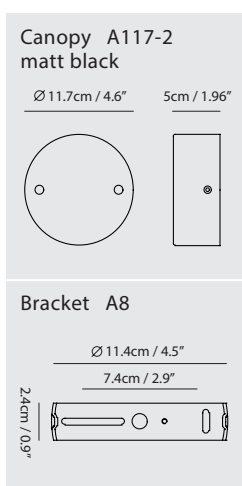

By Li, Hui Lun 李慧倫

matt black

sand gold

oatmeal

pearl cocoa

coral orange

Measurement : centimeter / inches

OLO XL Pendant P1

Model
SLD-132P

Material
steel, PP

Light Source
LED 14W CRI 90 3000K 938lm

Feature
built-in dimmable driver

Weight
1.1kg / 2.4lb

- Color**
- matt black
 - sand gold
 - oatmeal
 - pearl cocoa
 - coral orange