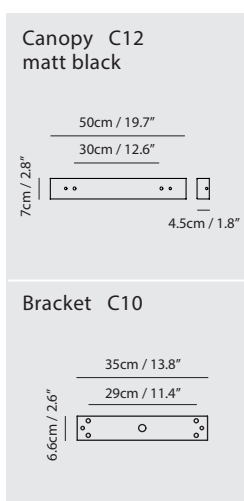

By Li, Hui Lun 李慧倫

sand gold + matt black

pearl cocoa + matt black

shiny black + matt black

Measurement : centimeter / inches

OLO XL Pendant PL4

Model
SLD-132PL4

Material
steel, PP