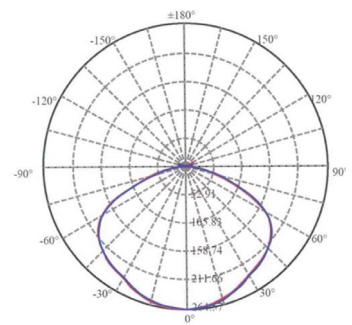

Model
SLD-132WRTE

Material
steel, PP

Light Source
LED 14W CRI 90 3000K 938lm

Feature
touch dimmer on canopy

Weight
1.2kg / 2.6lb

Color

-  matt black
-  sand gold + matt black
-  pearl cocoa + matt black
-  coral orange + matt black
-  oatmeal