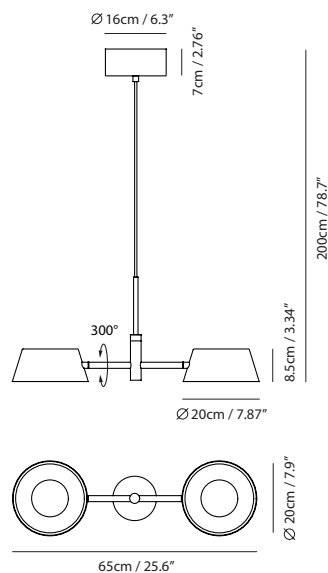

By Li, Hui Lun 李慧倫

matt black

sand gold + matt black

pearl cocoa + matt black

Measurement : centimeter / inches

OLO XL Pendant P2

Model
SLD-132P2

Material
steel, PP