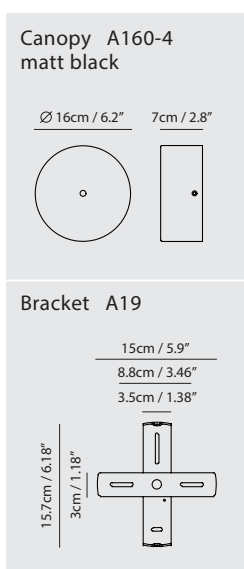

By Li, Hui Lun 李慧倫

matt black

sand gold + matt black

pearl cocoa + matt black

Measurement : centimeter / inches

OLO XL Pendant P2

Model
SLD-132P2

Material
steel, PP