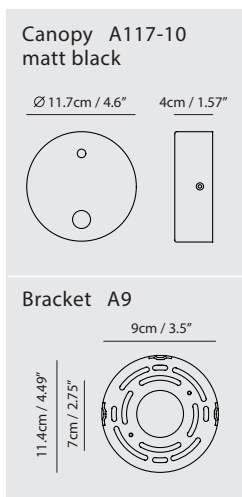

By Li, Hui Lun 李慧倫

matt black

sand gold + matt black

pearl cocoa + matt black

coral orange + matt black

oatmeal

Measurement : centimeter / inches

OLO XL Wall