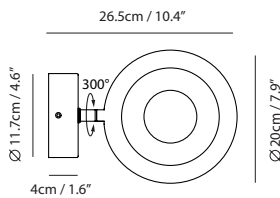

By Li, Hui Lun 李慧倫

matt black

sand gold + matt black

pearl cocoa + matt black

coral orange + matt black

oatmeal

Measurement : centimeter / inches

OLO XL Wall