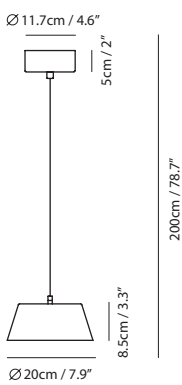

OLO XL Pendant P1

Model
SLD-132P

Material
steel, PP

Light Source
LED 14W CRI 90 3000K 938lm

Feature
built-in dimmable driver

Weight
1.1kg / 2.4lb

1. **Color**
2. matt black
   - sand gold
   - oatmeal
   - pearl cocoa
   - coral orange