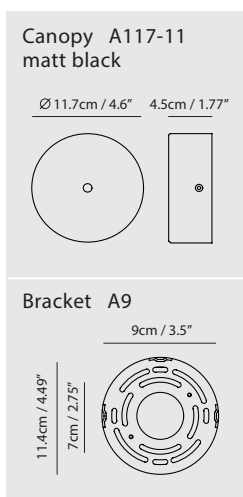

By Li, Hui Lun 李慧倫

shiny black + matt black

sand gold + matt black

pearl cocoa + matt black

Measurement : centimeter / inches

OLO XL Wall WU

Model
SLD-132WUTE

Material
steel, PP

Light Source
LED 14W CRI 90 3000K 938lm

Feature
touch dimmer at the end of tube

Weight
1.4kg / 3.1lb

Color

- shiny black + matt black
- sand gold + matt black
- pearl cocoa + matt black