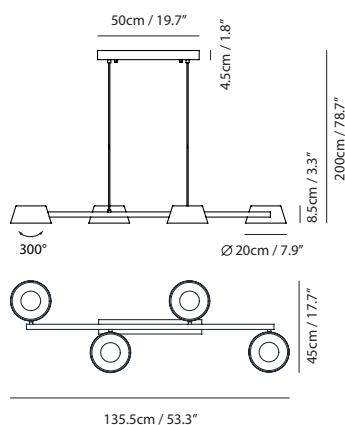

By Li, Hui Lun 李慧倫

sand gold + matt black

pearl cocoa + matt black

shiny black + matt black

Measurement : centimeter / inches

OLO XL Pendant PL4

Model
SLD-132PL4

Material
steel, PP