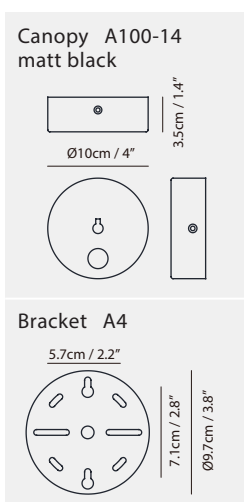

By Li, Hui Lun 李慧倫

sand gold + matt black

matt black

copper + matt black

Measurement : centimeter / inches

OLO Φ Wall

Model
SLD-130WATE

Material
steel, PP

Light Source
LED 6.5W 3000K CRI 90 415lm

Feature
Touch dimmer switch

Weight
0.8kg / 1.8lb

- Color**
-  sand gold + matt black
 -  matt black
 -  copper + matt black

OLO Φ Ceiling

Model
SLD-130CW

Material
steel, PP