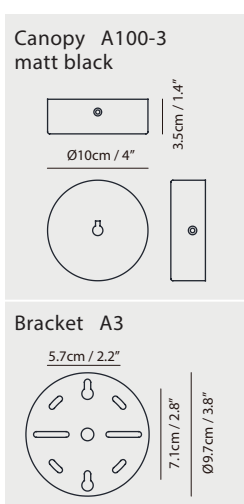

By Li, Hui Lun 李慧倫

sand gold + matt black

matt black

copper + matt black

Measurement : centimeter / inches

OLO Φ Wall

Model
SLD-130WATE

Material
steel, PP

Light Source
LED 6.5W 3000K CRI 90 415lm

Feature
Touch dimmer switch

Weight
0.8kg / 1.8lb

- Color**
-  sand gold + matt black
 -  matt black
 -  copper + matt black

OLO Φ Ceiling

Model
SLD-130CW

Material
steel, PP