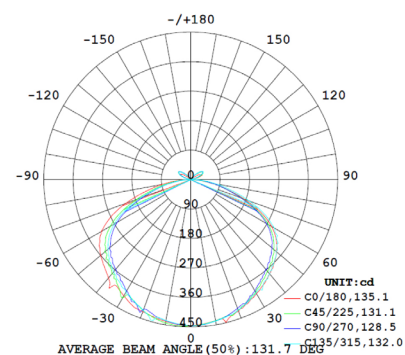

Measurement : centimeter / inches

OLO Φ Pendant PL4

Model
SLD-130PL4

Material
steel, PP

Light Source
LED 4 x 6.5W 3000K CRI90 1650lm

Feature
Built-in dimmable driver

Weight
2.9kg / 6.4lb

1. **Color**
2. sand gold + matt black
   - matt black
   - copper + matt black