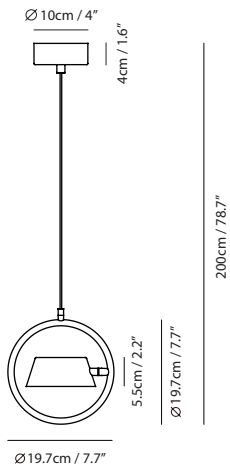

By Li, Hui Lun 李慧倫

sand gold + matt black

matt black

copper + matt black

Measurement : centimeter / inches

OLO Φ Pendant PL4

Model
SLD-130PL4

Material
steel, PP

Light Source
LED 4 x 6.5W 3000K CRI90 1650lm

Feature
Built-in dimmable driver

Weight
2.9kg / 6.4lb

- Color**
-  sand gold + matt black
 -  matt black
 -  copper + matt black

OLO 光氛符碼添加新元素「直徑符號 Φ 」，直觀地以符號外形表露其縱向仰俯、橫向擺首的翻轉特色，展現面面俱到的全方位光向。細緻出色的環狀與 U 型框，一如美麗天體的土星環，溫柔圈圍著漂浮迴旋的發光主體，且聽 OLO Φ 為人們輕柔吟唱屬於光的詠嘆調。

By Li, Hui Lun 李慧倫

shiny black + matt black

sand gold + matt black

pear cocoa + matt black

OLO Ø Pendant P1

Model
SLD-130P

Material
steel, PP

Light Source
LED x 6.5W 3000K CRI90 415lm

By Li, Hui Lun 李慧倫

sand gold + matt black

matt black

copper + matt black

Measurement : centimeter / inches

OLO Φ Wall

Model
SLD-130WATE

Material
steel, PP