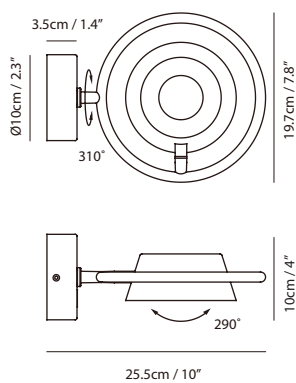

By Li, Hui Lun 李慧倫

sand gold + matt black

matt black

copper + matt black

Measurement : centimeter / inches

OLO Φ Wall

Model
SLD-130WATE

Material
steel, PP

Light Source
LED 6.5W 3000K CRI 90 415lm

Feature
Touch dimmer switch

Weight
0.8kg / 1.8lb

- Color**
-  sand gold + matt black
 -  matt black
 -  copper + matt black

OLO Φ Ceiling

Model
SLD-130CW

Material
steel, PP