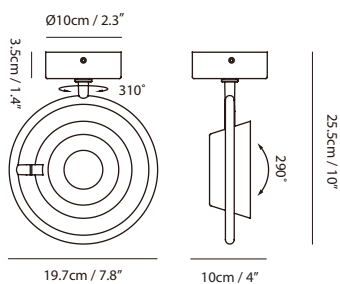

By Li, Hui Lun 李慧倫

sand gold + matt black

matt black

copper + matt black

Measurement : centimeter / inches

OLO Φ Wall

Model
SLD-130WATE

Material
steel, PP

Light Source
LED 6.5W 3000K CRI 90 415lm

Feature
Touch dimmer switch

Weight
0.8kg / 1.8lb

- Color**
-  sand gold + matt black
 -  matt black
 -  copper + matt black

OLO Φ Ceiling

Model
SLD-130CW

Material
steel, PP