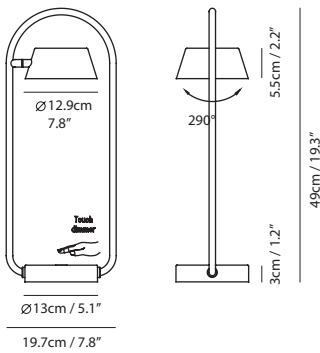

By Li, Hui Lun 李慧倫

reddot winner 2021
lighting design

DESIGN
AWARD

sand gold + matt black

matt black

copper + matt black

Measurement : centimeter / inches

OLO Φ D