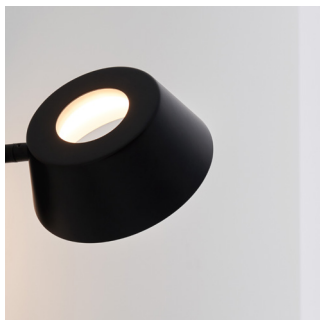

matt black

Measurement : centimeter / inches

OLO Φ Wall

Model
SLD-130WATE

Material
steel, PP

Light Source
LED 6.5W 3000K CRI 90 415lm

Feature
Touch dimmer switch

Weight
0.8kg / 1.8lb

1. **Color**
2. sand gold + matt black
   - matt black
   - copper + matt black

OLO Φ Ceiling

Model
SLD-130CW

Material
steel, PP

Light Source
LED 6.5W 3000K CRI 90 415lm

Feature
Touch dimmer switch(Triac dimming)

Weight
0.8kg / 1.8lb

1. **Color**
2. sand gold + matt black
   - matt black
   - copper + matt black