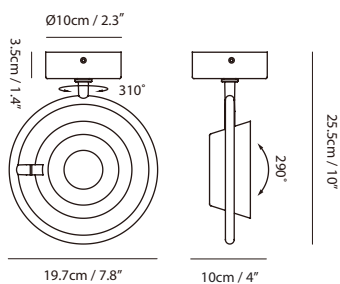

Model
SLD-130PL4

Material
steel, PP

Light Source
LED 4 x 6.5W 3000K CRI90 1650lm

Feature
Built-in dimmable driver

Weight
2.9kg / 6.4lb

- Color**
- sand gold + matt black
 - matt black
 - copper + matt black

By Li, Hui Lun 李慧倫

sand gold + matt black

matt black

copper + matt black

Measurement : centimeter / inches

OLO Ø Wall

Model
SLD-130WATE

Material
steel, PP

Light Source
LED 6.5W 3000K CRI 90 415lm

Feature
Touch dimmer switch

Weight
0.8kg / 1.8lb

- Color**
-  sand gold + matt black
 -  matt black
 -  copper + matt black

OLO Ø Ceiling

Model
SLD-130CW

Material
steel, PP

By Li, Hui Lun 李慧倫

sand gold + matt black

matt black

copper + matt black

Measurement : centimeter / inches

OLO Φ D

Model
SLD-130DTE

Material
steel, PP