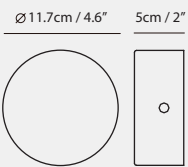

By Li, Hui Lun 李慧倫

sand gold + matt black

matt black

copper + matt black

Measurement : centimeter / inches

Canopy A117-7
matt black

Bracket A8

OLO Φ Pendant PL4

Model
SLD-130PL4

Material
steel, PP

Light Source
LED 4 x 6.5W 3000K CRI90 1650lm

Feature
Built-in dimmable driver

Weight
2.9kg / 6.4lb

- Color**
- sand gold + matt black
 - matt black
 - copper + matt black