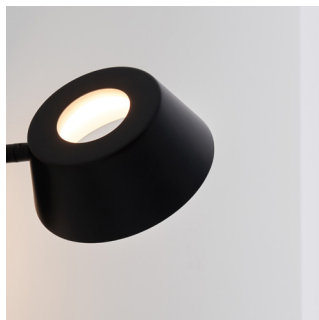

matt black

Measurement : centimeter / inches

OLO Ø Wall

Model
SLD-130WATE

Material
steel, PP

Light Source
LED 6.5W 3000K CRI 90 415lm

Feature
Touch dimmer switch

Weight
0.8kg / 1.8lb

1. **Color**
2. sand gold + matt black
   - matt black
   - copper + matt black

OLO Ø Ceiling

Model
SLD-130CW

Material
steel, PP

Light Source
LED 6.5W 3000K CRI 90 415lm

Feature
Touch dimmer switch

Weight
0.8kg / 1.8lb

1. **Color**
2. sand gold + matt black
   - matt black
   - copper + matt black