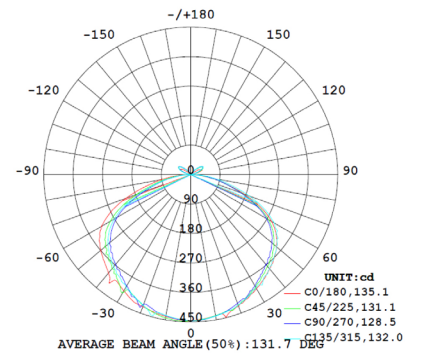

Model
SLD-130PL4

Material
steel, PP

Light Source
LED 4 x 6.5W 3000K CRI90 1650lm

Feature
Built-in dimmable driver

Weight
2.9kg / 6.4lb

- Color**
- sand gold + matt black
 - matt black
 - copper + matt black