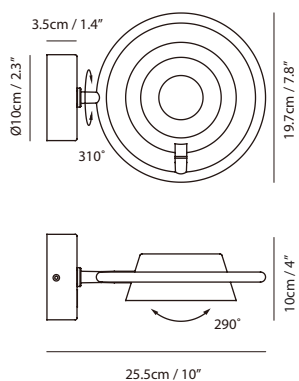

Model
SLD-130PL4

Material
steel, PP

Light Source
LED 4 x 6.5W 3000K CRI90 1650lm

Feature
Built-in dimmable driver

Weight
2.9kg / 6.4lb

- Color**
- sand gold + matt black
 - matt black
 - copper + matt black

By Li, Hui Lun 李慧倫

sand gold + matt black

matt black

copper + matt black

Measurement : centimeter / inches

OLO Ø Wall

Model
SLD-130WATE

Material
steel, PP

Light Source
LED 6.5W 3000K CRI 90 415lm

Feature
Touch dimmer switch

Weight
0.8kg / 1.8lb

- Color**
-  sand gold + matt black
 -  matt black
 -  copper + matt black

OLO Ø Ceiling

Model
SLD-130CW

Material
steel, PP