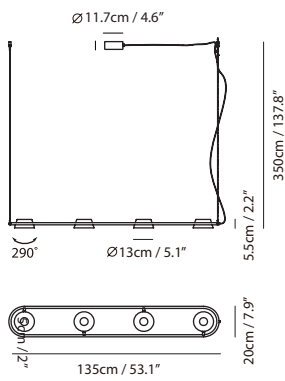

By Li, Hui Lun 李慧倫

sand gold + matt black

matt black

copper + matt black

Measurement : centimeter / inches

Canopy A117-7
matt black

Bracket A8

OLO Φ Pendant PL4

Model
SLD-130PL4

Material
steel, PP

Light Source
LED 4 x 6.5W 3000K CRI90 1650lm

Feature
Built-in dimmable driver

Weight
2.9kg / 6.4lb

- Color**
- sand gold + matt black
 - matt black
 - copper + matt black

By Li, Hui Lun 李慧倫

sand gold + matt black

matt black

copper + matt black

Measurement : centimeter / inches

OLO Ø Wall

Model
SLD-130WATE

Material
steel, PP

Light Source
LED 6.5W 3000K CRI 90 415lm

Feature
Touch dimmer switch

Weight
0.8kg / 1.8lb

- Color**
-  sand gold + matt black
 -  matt black
 -  copper + matt black

OLO Ø Ceiling

Model
SLD-130CW

Material
steel, PP