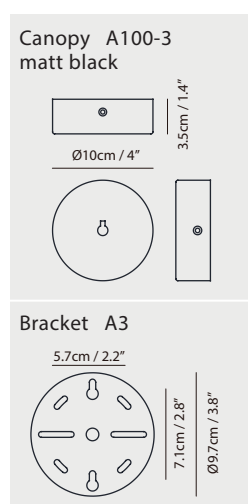

Model
SLD-130PL4

Material
steel, PP

Light Source
LED 4 x 6.5W 3000K CRI90 1650lm

Feature
Built-in dimmable driver

Weight
2.9kg / 6.4lb

- Color**
- sand gold + matt black
 - matt black
 - copper + matt black

By Li, Hui Lun 李慧倫

sand gold + matt black

matt black

copper + matt black

Measurement : centimeter / inches

OLO Ø Wall

Model
SLD-130WATE

Material
steel, PP

Light Source
LED 6.5W 3000K CRI 90 415lm

Feature
Touch dimmer switch

Weight
0.8kg / 1.8lb

- Color**
-  sand gold + matt black
 -  matt black
 -  copper + matt black

OLO Ø Ceiling

Model
SLD-130CW

Material
steel, PP