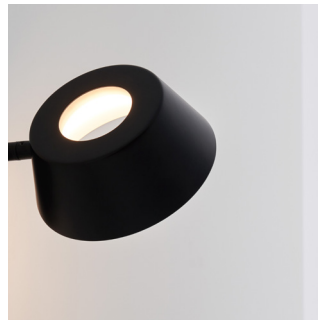

matt black

Measurement : centimeter / inches

Canopy A117-7
matt black

Bracket A8

OLO Φ Pendant PL4

Model
SLD-130PL4

Material
steel, PP

Light Source
LED 4 x 6.5W 3000K CRI90 1650lm

Feature
Built-in dimmable driver

Weight
2.9kg / 6.4lb

1. **Color**
2. sand gold + matt black
   - matt black
   - copper + matt black