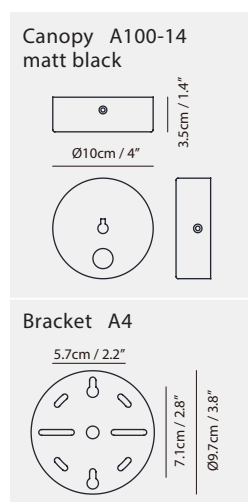

Model
SLD-130PL4

Material
steel, PP

Light Source
LED 4 x 6.5W 3000K CRI90 1650lm

Feature
Built-in dimmable driver

Weight
2.9kg / 6.4lb

- Color**
- sand gold + matt black
 - matt black
 - copper + matt black

By Li, Hui Lun 李慧倫

sand gold + matt black

matt black

copper + matt black

Measurement : centimeter / inches

OLO Ø Wall

Model
SLD-130WATE

Material
steel, PP

Light Source
LED 6.5W 3000K CRI 90 415lm

Feature
Touch dimmer switch

Weight
0.8kg / 1.8lb

- Color**
-  sand gold + matt black
 -  matt black
 -  copper + matt black

OLO Ø Ceiling

Model
SLD-130CW

Material
steel, PP