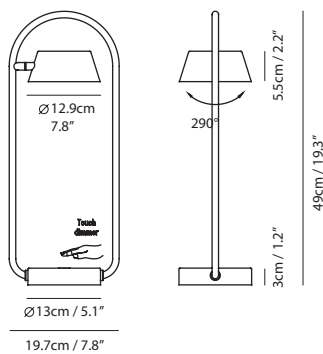

By Li, Hui Lun 李慧倫

sand gold + matt black

matt black

copper + matt black

Measurement : centimeter / inches

OLO Ø Wall

Model
SLD-130WATE

Material
steel, PP

By Li, Hui Lun 李慧倫

sand gold + matt black

matt black

copper + matt black

Measurement : centimeter / inches

OLO Φ D

Model
SLD-130DTE

Material
steel, PP