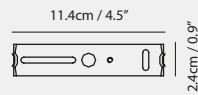

By Li, Hui Lun 李慧倫

sand gold + matt black

matt black

copper + matt black

Measurement : centimeter / inches

Canopy A117-7
matt black

Bracket A8

OLO Φ Pendant PL4

Model
SLD-130PL4

Material
steel, PP

Light Source
LED 4 x 6.5W 3000K CRI90 1650lm

Feature
Built-in dimmable driver

Weight
2.9kg / 6.4lb

- Color**
- sand gold + matt black
 - matt black
 - copper + matt black

By Li, Hui Lun 李慧倫

sand gold + matt black

matt black

copper + matt black

Measurement : centimeter / inches

OLO Ø Wall

Model
SLD-130WATE

Material
steel, PP